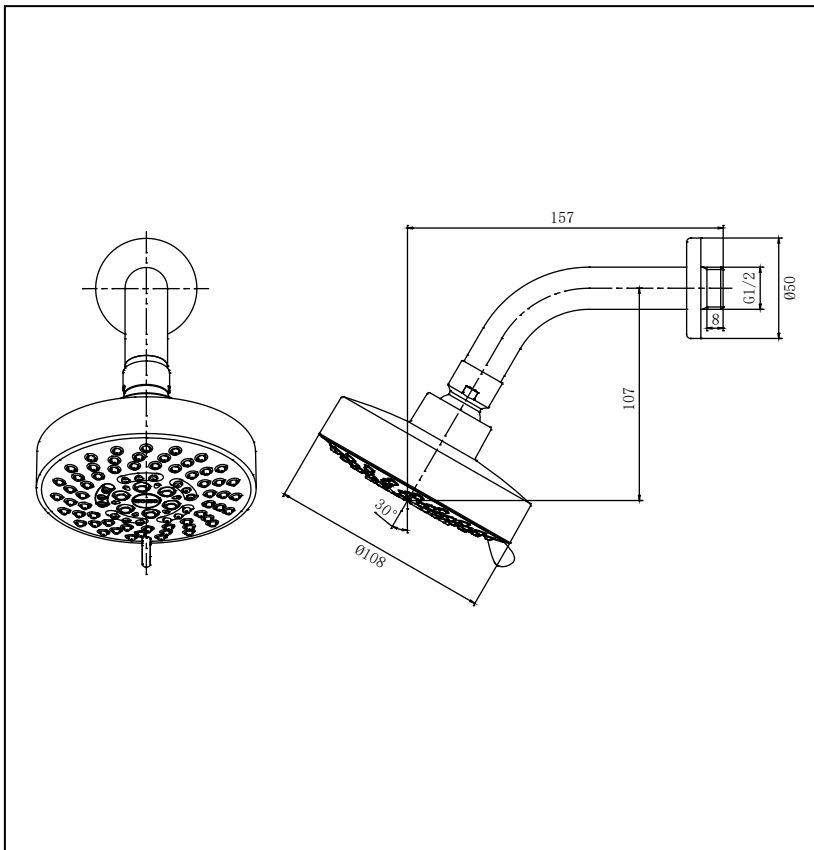

Features

- Harmonious design to fit REI-Square and REI-Round series
- Durable finishes
- 5 mode shower spray functions

Specifications

Water Pressure : 0.05MPa - 0.75MPa

Finish : Nickel Chrome

Material : Plastic

Parts description

- TTSR103MK

5 Mode Fixed Shower Head

Remarks:

Please result TOTO sales representative for detail.

TOTO (THAILAND) CO.,LTD

Bangkok Office : G Tower Grand Rama 9,12th Floor, South Wing, 9 Rama IX Road,Huaykwang Sub-district,Huaykwang District, Bangkok. 10310 Thailand
Tel : +(66)2-117-9520(AUTO) Fax : +(66)2-117-9527
th.toto.com