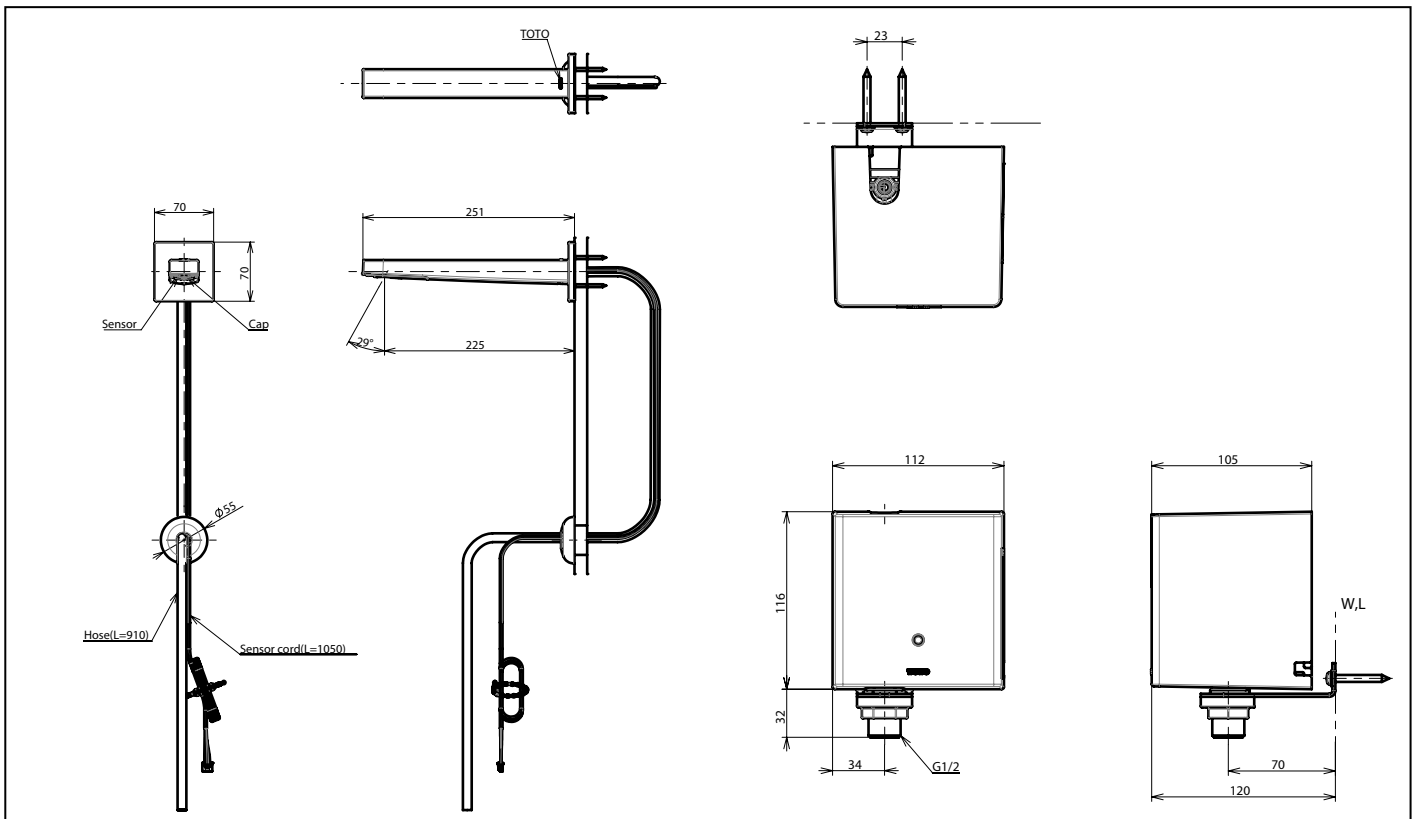

Parts description

TLE25005T-EC

AUTO FAUCET (ECOPOWER)

1. TLE25005 (Wall-mounted)
2. TLE0350 (ECOPOWER Controller)

reddot winner 2021