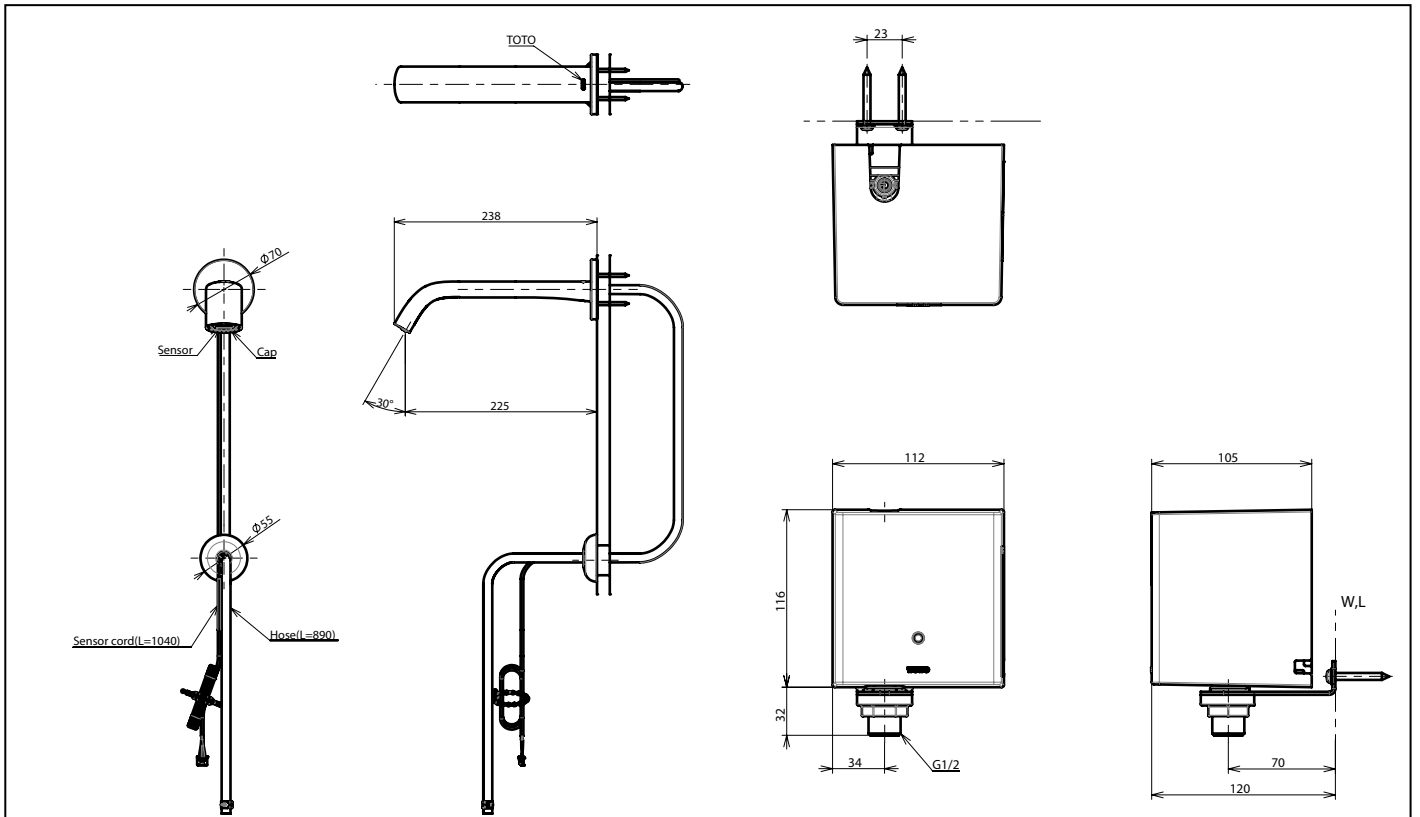

Specifications

Flow Rate: 1.3L/min
 Water Pressure: 0.05MPa ~ 0.75MPa
 Finish: Nickel Chrome

Parts description

TLE24005T-EC

AUTO FAUCET (ECOPOWER)

1. TLE24005 (Wall-mounted)
2. TLE0350 (ECOPOWER Controller)