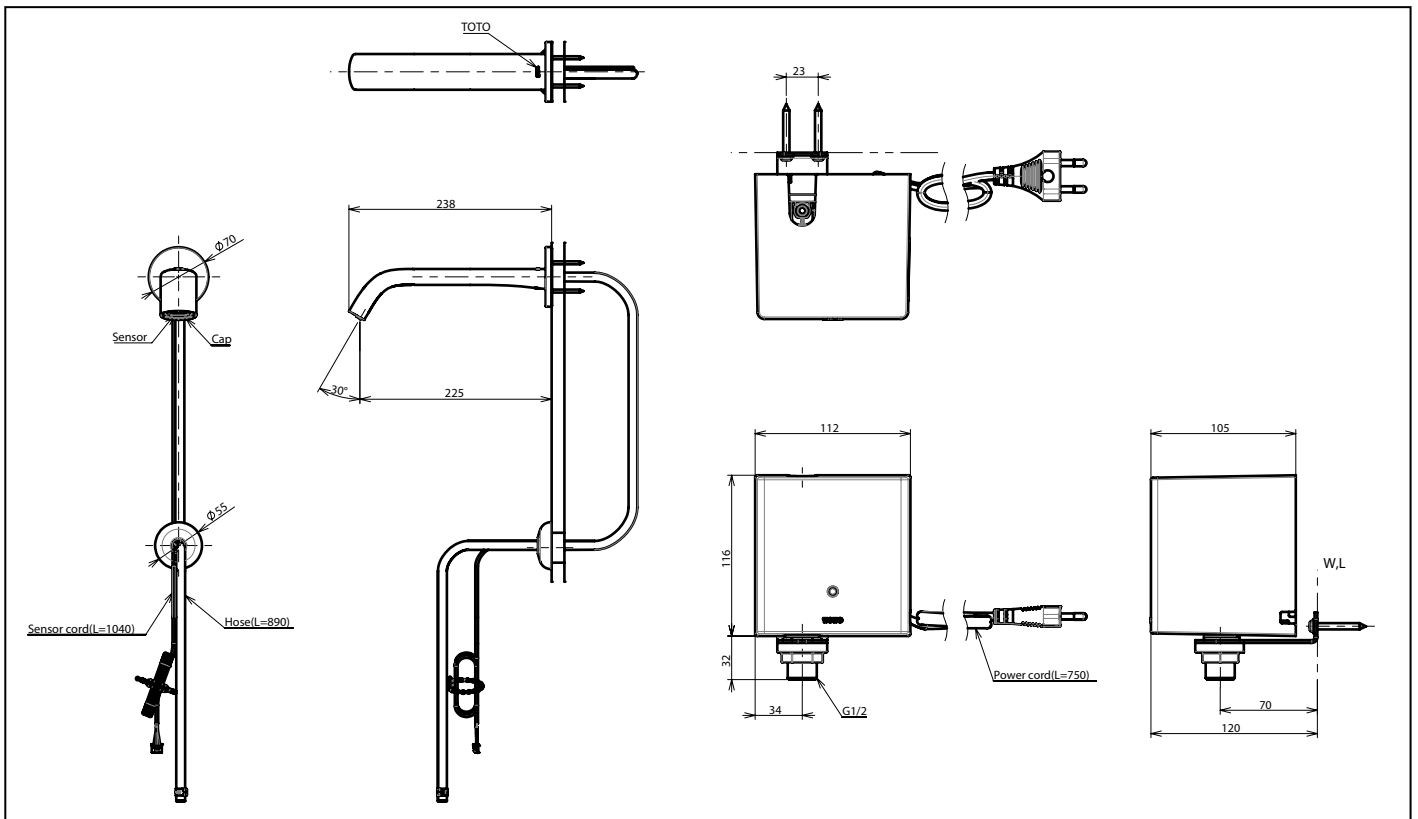

## Specifications

Flow Rate: 1.3L/min  
 Water Pressure: 0.05MPa ~ 0.75MPa  
 Finish: Nickel Chrome

## Parts description

TLE24005T-AC

AUTO FAUCET (AC220~240V)

1. TLE24005 (Wall-mounted)
2. TLE01502 (AC Operated Controller)

*Remarks: Please result TOTO sales representative for detail.*