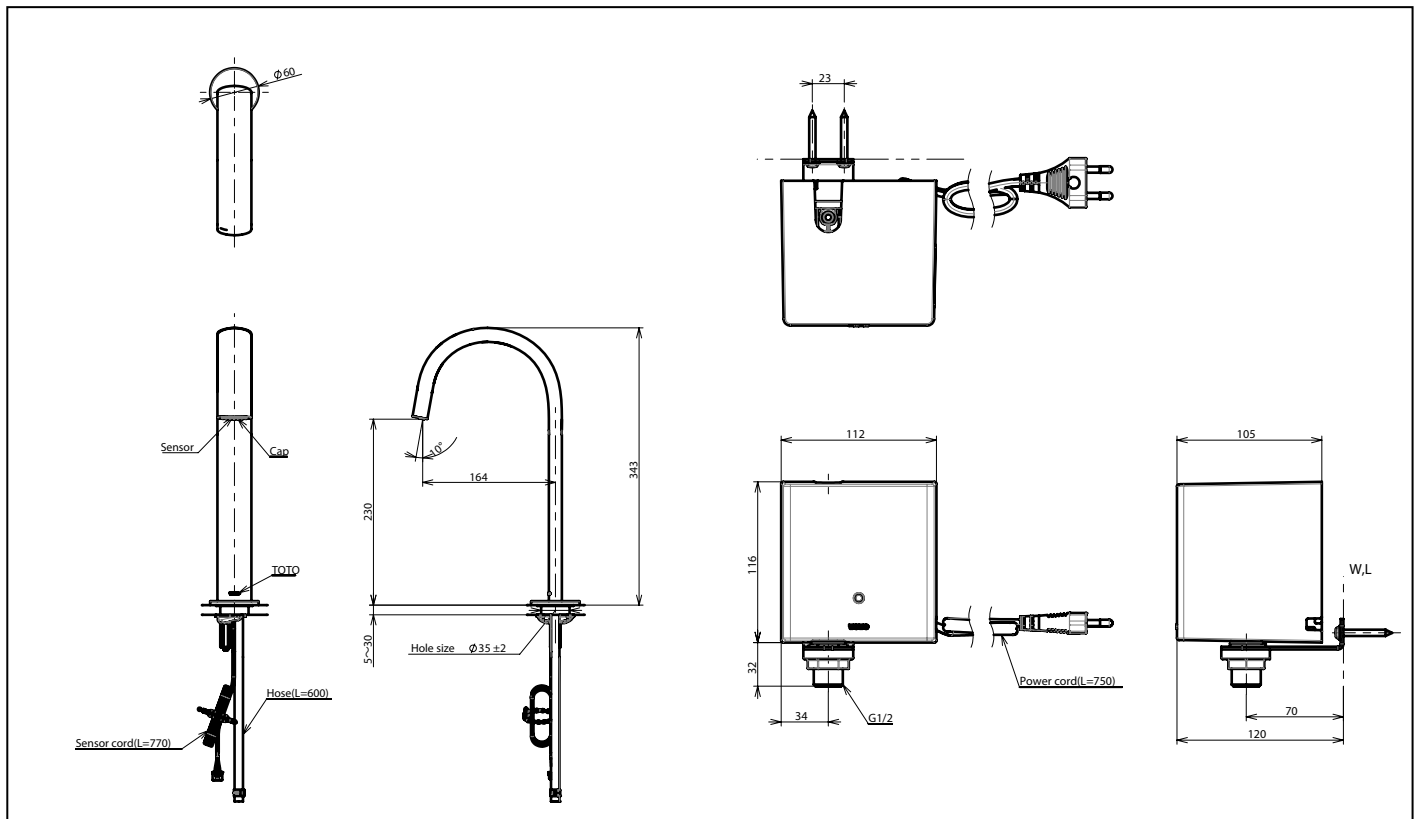

AUTO FAUCET

TLE24003T-AC

Features

- Hands-free usage increases hygiene
- Sensor positioned underneath the spout head for more accurate user detection
- WATER SAVING
- SOFT FLOW Technology: Translucent streams of water touch the skin gently provides a soft, lustrous and enriching experience with minimal splashing.

Specifications

Flow Rate: 1.3L/min
 Water Pressure: 0.05MPa ~ 0.75MPa
 Finish: Nickel Chrome

Parts description

- TLE24003T-AC
 AUTO FAUCET (AC220~240V)
 1. TLE24003 (Deck-mounted)
 2. TLE01502 (AC Operated Controller)