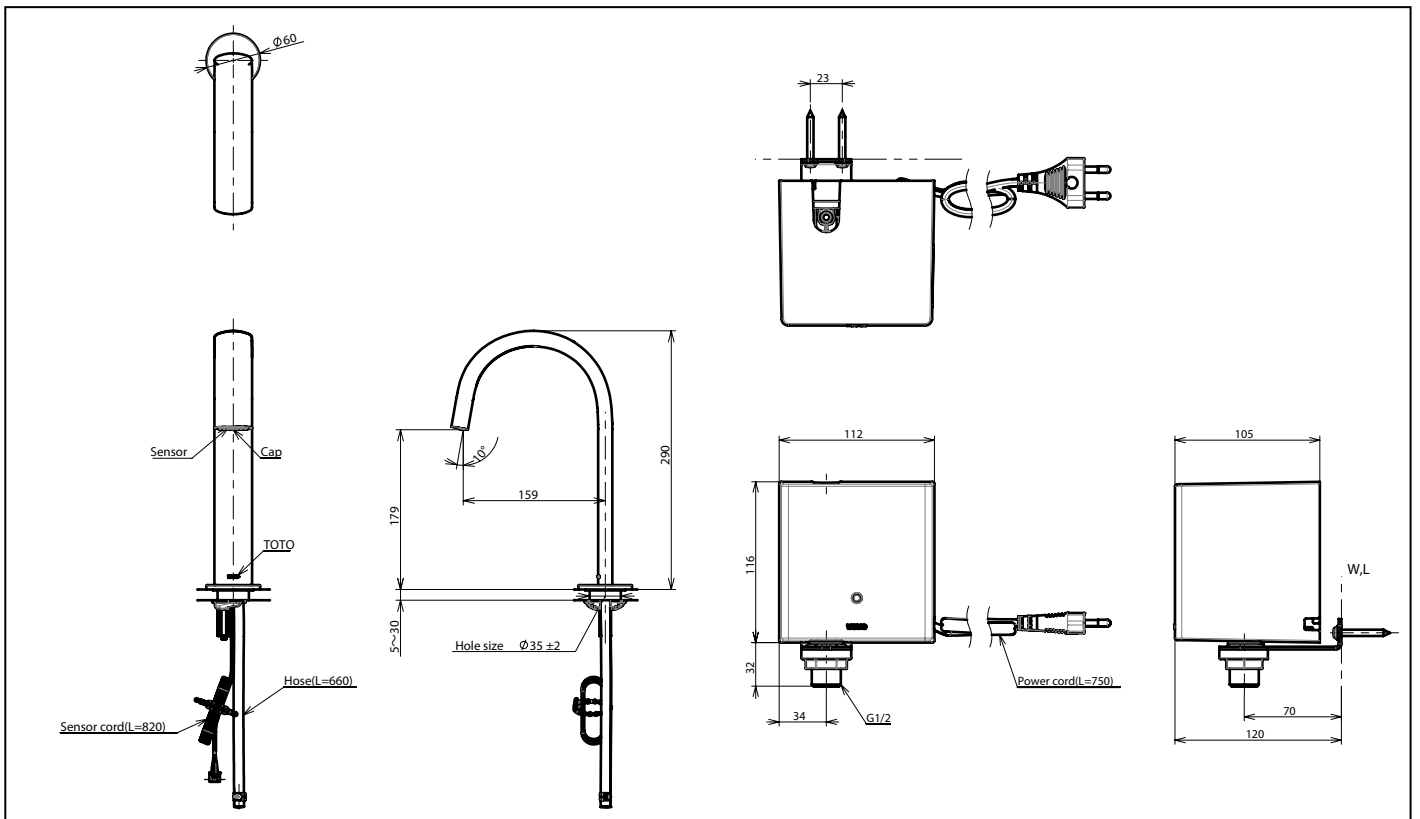

Features

- Hands-free usage increases hygiene
- Sensor positioned underneath the spout head for more accurate user detection
- WATER SAVING
- SOFT FLOW Technology: Translucent streams of water touch the skin gently provides a soft, lustrous and enriching experience with minimal splashing.

Specifications

Flow Rate: 1.3L/min
 Water Pressure: 0.05MPa ~ 0.75MPa
 Finish: Nickel Chrome

Parts description

- TLE24002T-AC
 AUTO FAUCET (AC220~240V)
 1. TLE24002 (Deck-mounted)
 2. TLE01502 (AC Operated Controller)