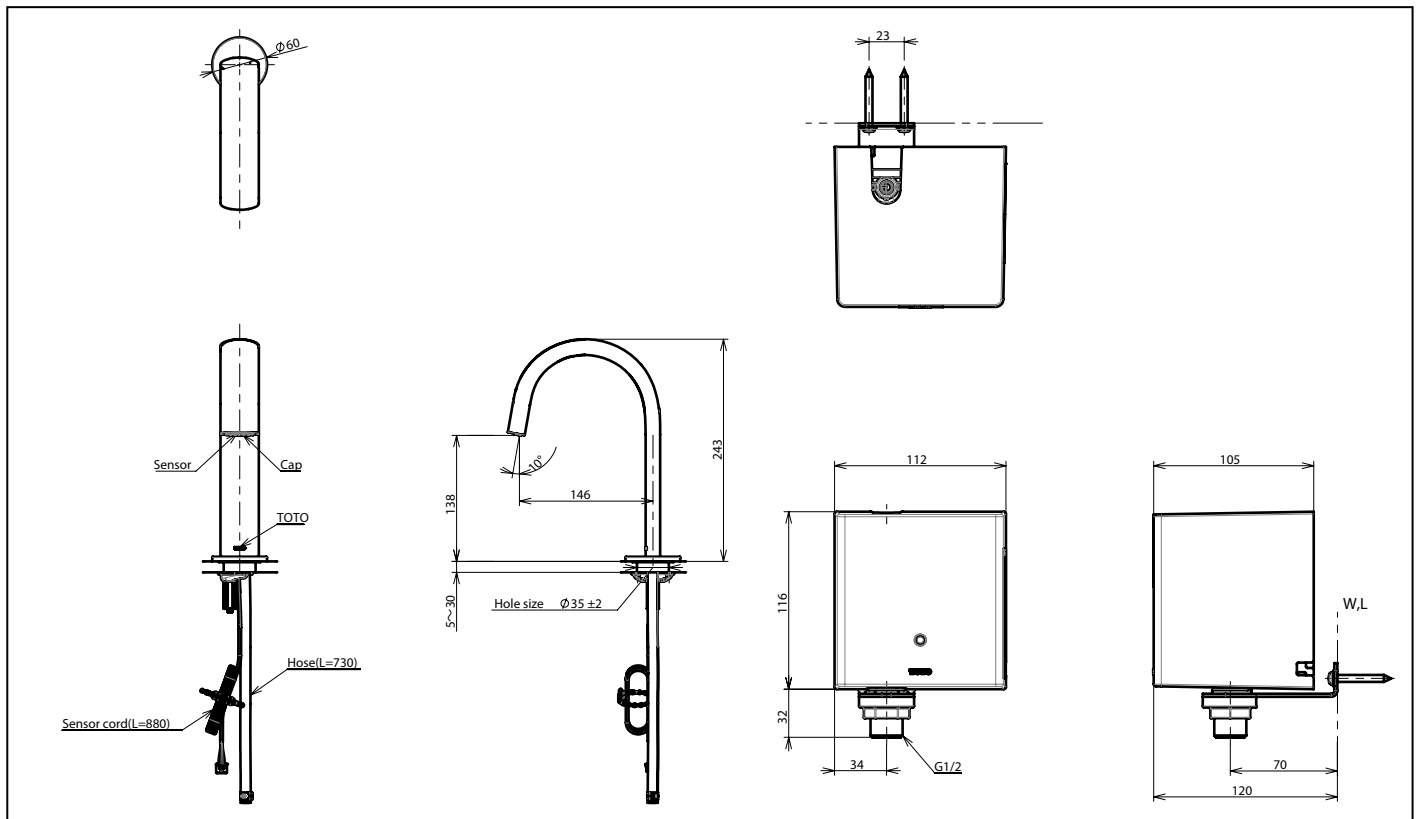

## Specifications

Flow Rate: 1.3L/min  
 Water Pressure: 0.05MPa ~ 0.75MPa  
 Finish: Nickel Chrome

## Parts description

TLE24001T-EC

AUTO FAUCET ( ECOPOWER )

1. TLE24001 (Deck-mounted)
2. TLE0350 (ECOPOWER Controller)

reddot winner 2021  
best of the best

Remarks: Please result TOTO sales representative for detail.