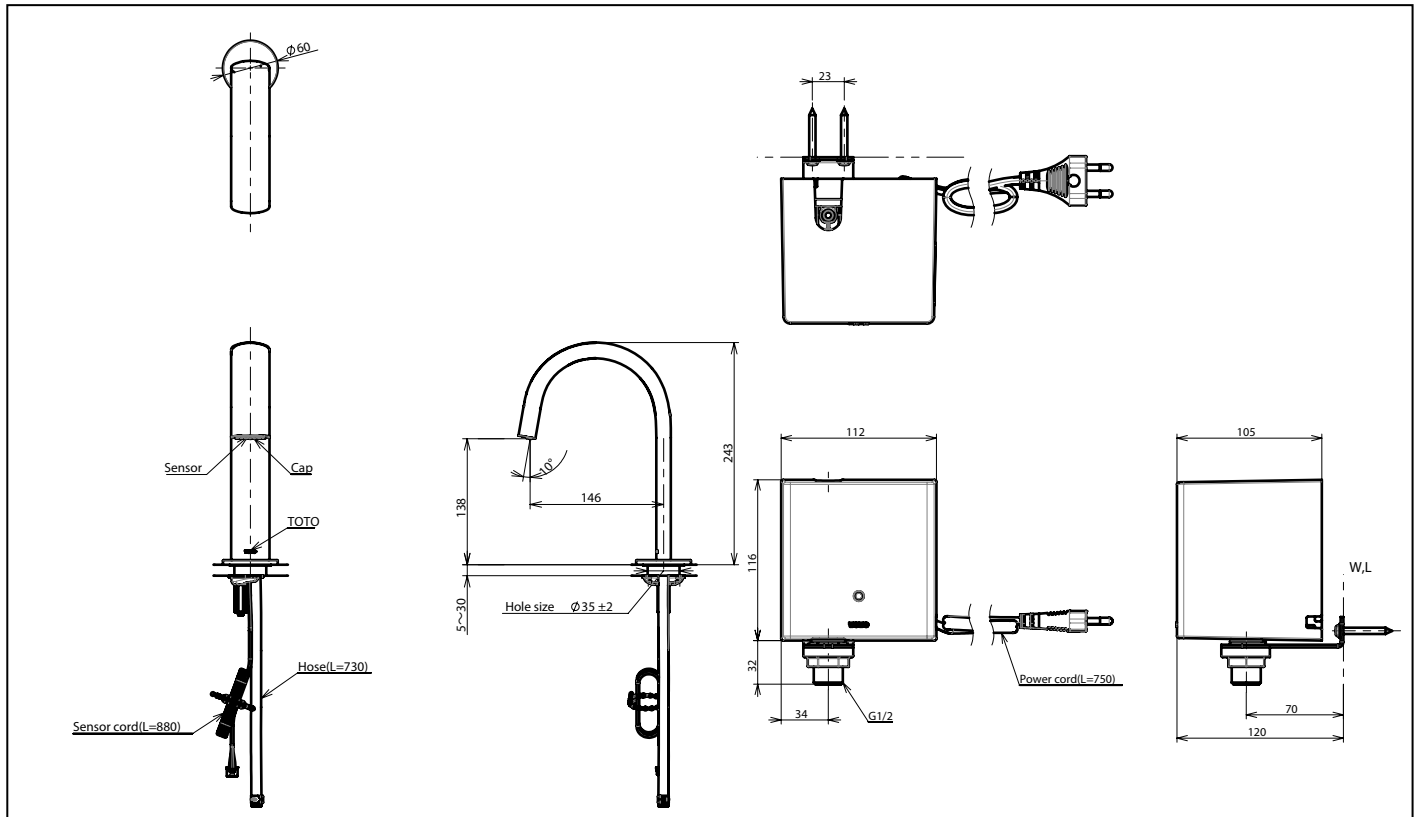

Features

- Hands-free usage increases hygiene
- Sensor positioned underneath the spout head for more accurate user detection
- WATER SAVING
- SOFT FLOW Technology: Translucent streams of water touch the skin gently provides a soft, lustrous and enriching experience with minimal splashing.

Specifications

Flow Rate: 1.3L/min
 Water Pressure: 0.05MPa ~ 0.75MPa
 Finish: Nickel Chrome

Parts description

- TLE24001T-AC
 AUTO FAUCET (AC220~240V)
 1. TLE24001 (Deck-mounted)
 2. TLE01502 (AC Operated Controller)