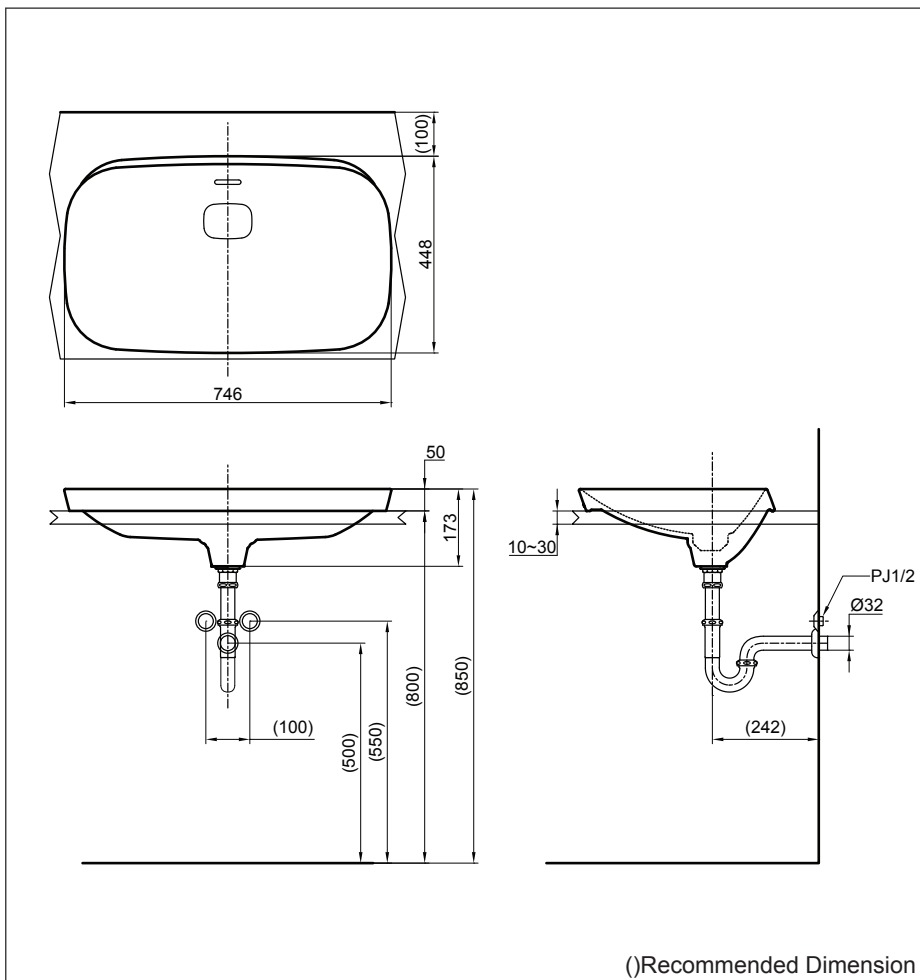

Self Rimming Lavatory

LW3717RHY

Features

- CEFIONTECT Technology: super smooth, ion barrier glazing for a clean lavatory
- Rear overflow
- The NEOREST Suite: Matching with toilets and bathtubs

Specifications

Size : 746W x 448D x 50H mm
Material : Ceramic

reddot design award
winner 2015

Parts description

- LW3717RHY
Self Rimming Lavatory

Colors

White (CEFIONTECT)

Please consult a TOTO representative for details