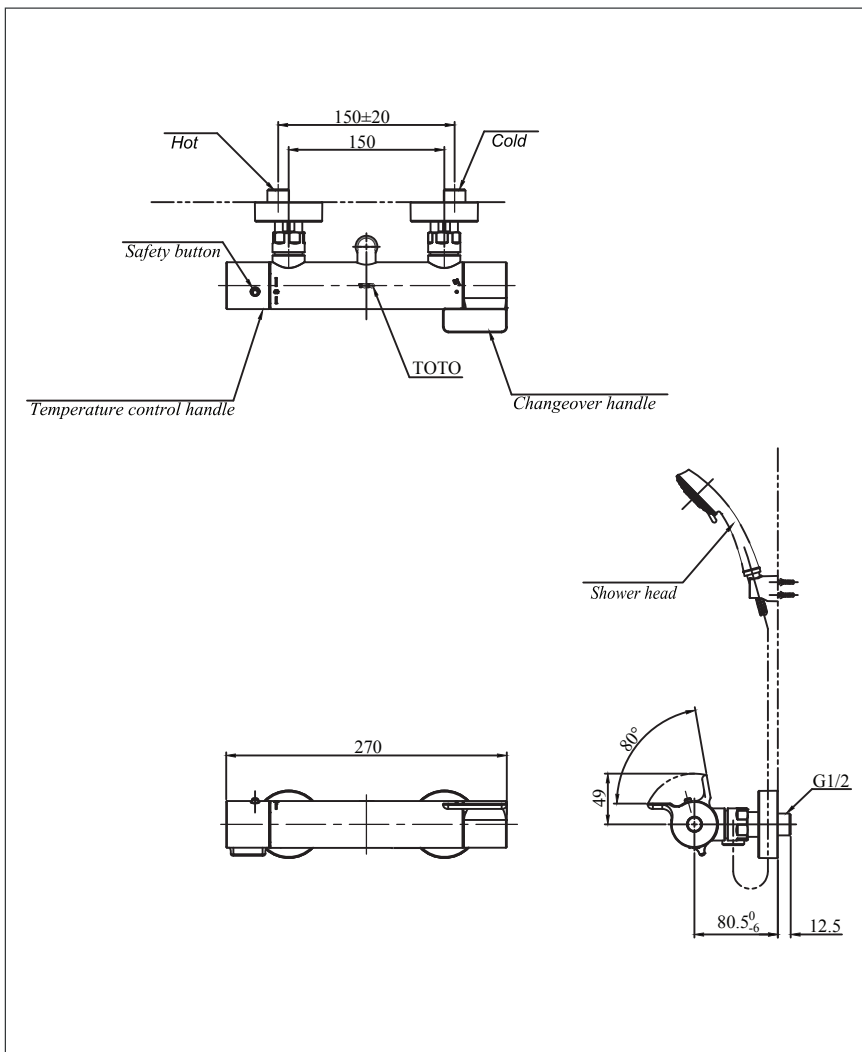

TOTO | SHOWER FITTINGS

Thermostat Shower Mixer

TBV03431T

Features

- Modern styling
- Easy for using
- Durable finishes

Specifications

Finish : Nickel Chrome

Material : Brass

Water Pressure : 0.05 ~ 0.75 Mpa

Parts Description

● TBV03431T

Thermostat shower mixer

Please consult a TOTO representative for details

TOTO (THAILAND) CO.,LTD
Bangkok Office : G Tower Grand Rama 9,12th Floor, South Wing, 9 Rama IX Road, Huaykwang Sub-district, Huaykwang District, Bangkok. 10310 Thailand
Tel : +(66)2-117-9520(AUTO) Fax : +(66)2-117-9527
th.toto.com