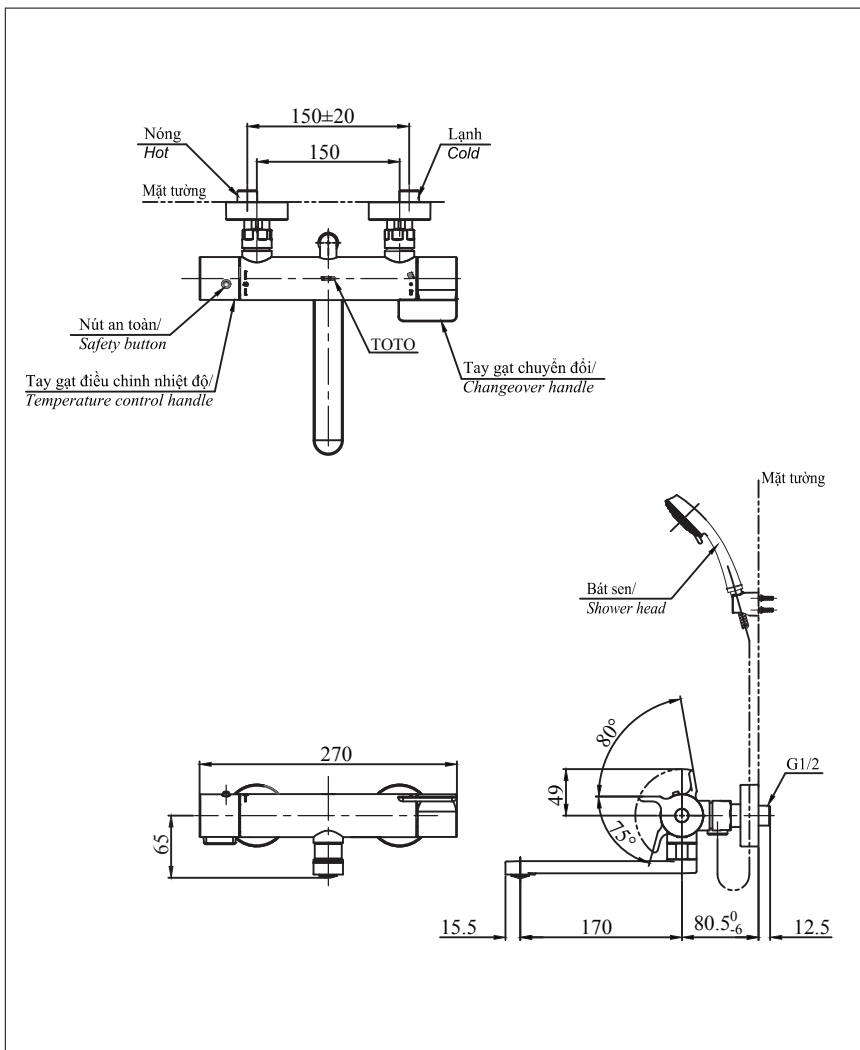

TOTO | SHOWER FITTINGS

Thermostat Shower Mixer

TBV03427T

Features

- Modern styling
- Easy for using
- Durable finishes

Specifications

Finish : Nickel Chrome

Material : Brass

Water Pressure : 0.05 ~ 0.75 Mpa

Parts Description

● TBV03427T

Thermostat bath and shower mixer

Please consult a TOTO representative for details

TOTO (THAILAND) CO.,LTD

Bangkok Office : G Tower Grand Rama 9,12th Floor, South Wing, 9 Rama IX Road, Huaykwang Sub-district, Huaykwang District, Bangkok. 10310 Thailand
Tel : +(66)2-117-9520(AUTO) Fax : +(66)2-117-9527
th.toto.com