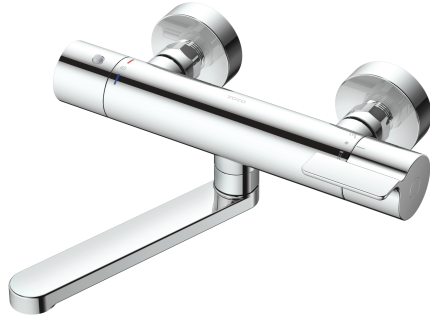

TOTO | SHOWER FITTINGS

Thermostat Shower Mixer

TBV03427T

Features

- Modern styling
- Easy for using
- Durable finishes

Specifications

Finish : Nickel Chrome

Material : Brass

Water Pressure : 0.05 ~ 0.75 Mpa

Parts Description

● TBV03427T

Thermostat bath and shower mixer

Please consult a TOTO representative for details

TOTO (THAILAND) CO.,LTD

Bangkok Office : G Tower Grand Rama 9,12th Floor, South Wing, 9 Rama IX Road, Huaykwang Sub-district, Huaykwang District, Bangkok. 10310 Thailand
Tel : +(66)2-117-9520(AUTO) Fax : +(66)2-117-9527
th.toto.com