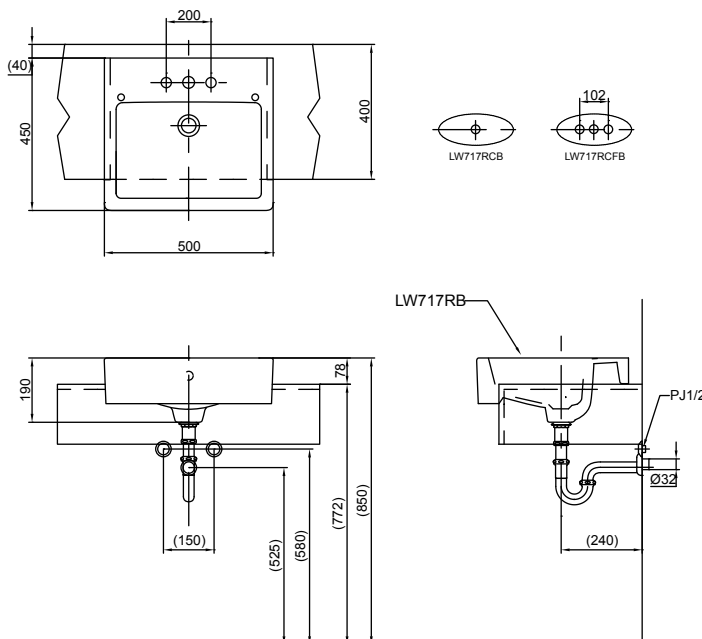

## Specifications

Size: 500W x 450D x 190H mm  
Material: Ceramic

## Parts description

Faucet not included

- LW717RCB  
Semi Recessed Lavatory  
(Single Hole Faucet)
- LW717RCFB  
Semi Recessed Lavatory  
(For 4" Faucet)
- LW717RB  
Semi Recessed Lavatory  
(For 8" Faucet)

## Colors

White

Please consult a TOTO representative for details

LW717RCB  
LW717RCFB  
LW717RB

( )Recommended Dimension