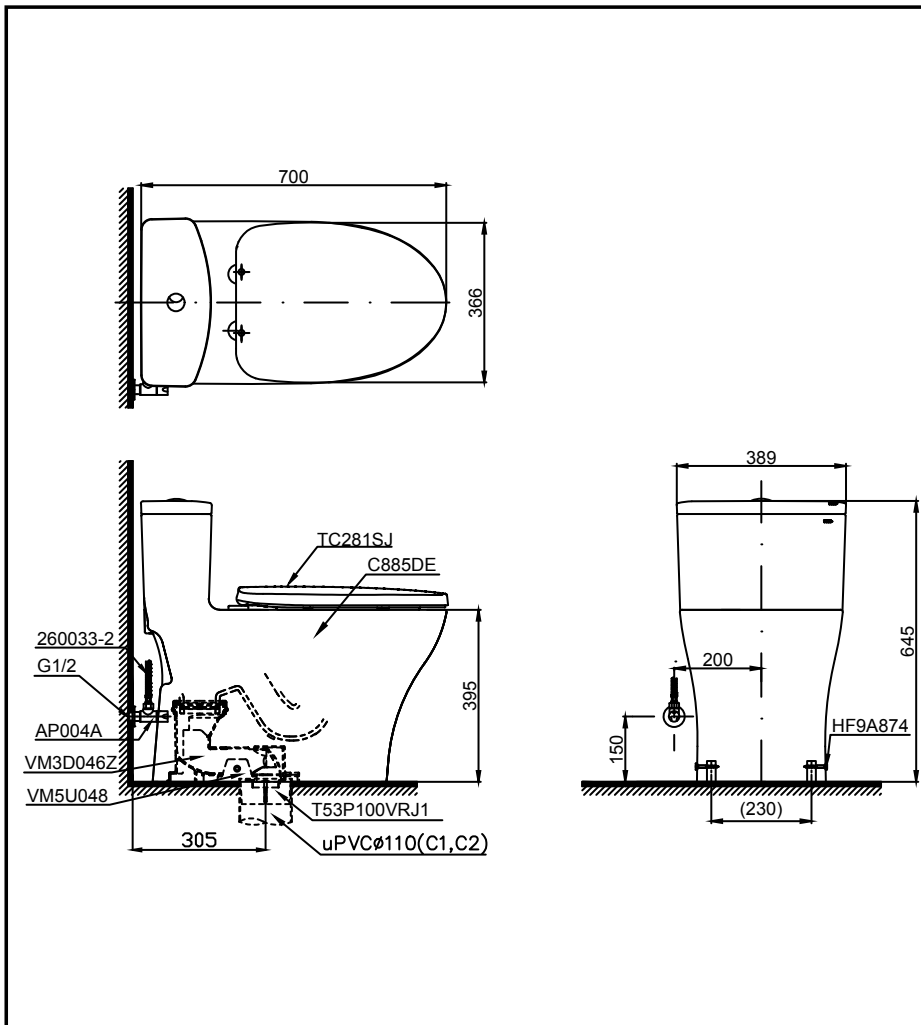

One Piece Toilet

CW885UV2

Features

- **TORNADO FLUSH** for powerful flushing effect with less amount of water
- **CEFIONTECT Technology:** super smooth, ion barrier glazing for a clean toilet bowl
- **WATER SAVING** structure
- **RIMLESS bowl** ensures easy cleaning and ultimate hygiene

Specifications

- Water Use** : 4.5L / 3L
- Rough-in** : 305 mm
- Bowl Shape** : Elongated
- Size** : 387W x 701D x 645H mm
- Seat & Cover** : Soft Close **TC281SJ**

Colors

White

Please consult a TOTO representative for details