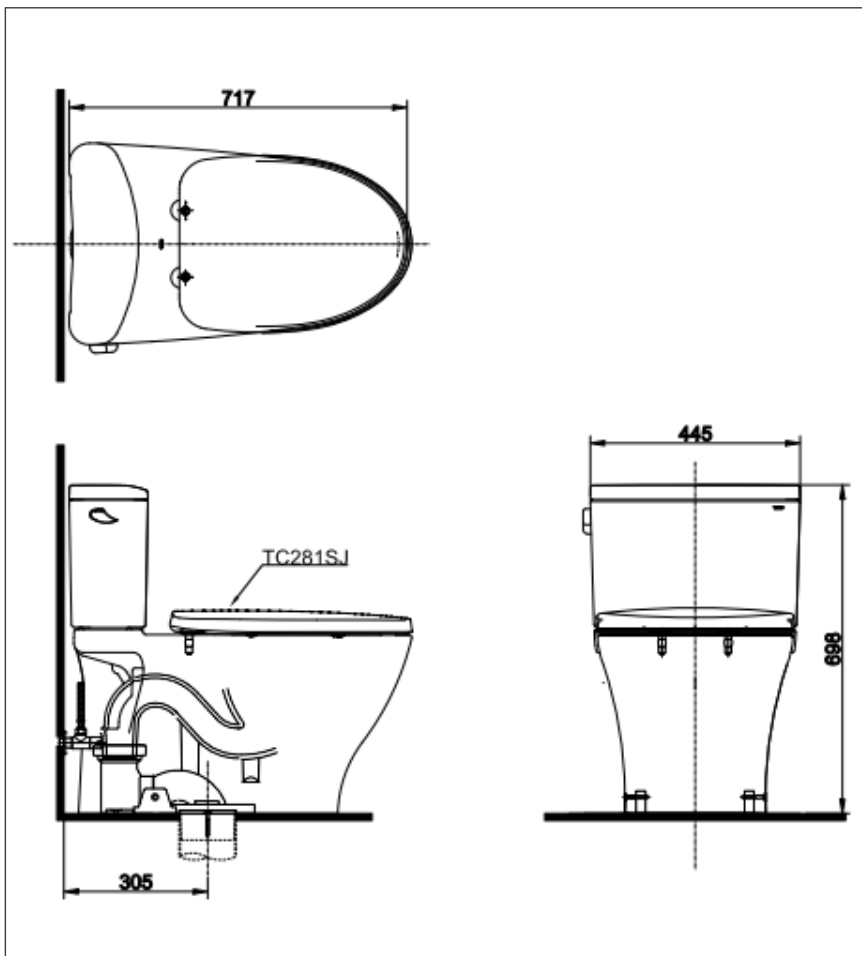

Close Coupled Toilets

Features

- Modern & luxury design
- Stain Resistant, Easy-to-clean Surface with CEFIONTECT Technology
- TORNADO Siphon-Jet Flush System, WATER SAVING (4.8L)
- Fully skirted styling with a concealed trapway for easy cleaning

Specifications

- Flush System : TORNADO Siphon-Jet
 Bowl Shape : Elongated
 Water Use : 4.8L
 Rough-in : 305 mm
 Seat&Cover : TC281SJ
 Size : 445 x 717 x 698 mm

with CEFIONTECT

Please consult a TOTO representative for details