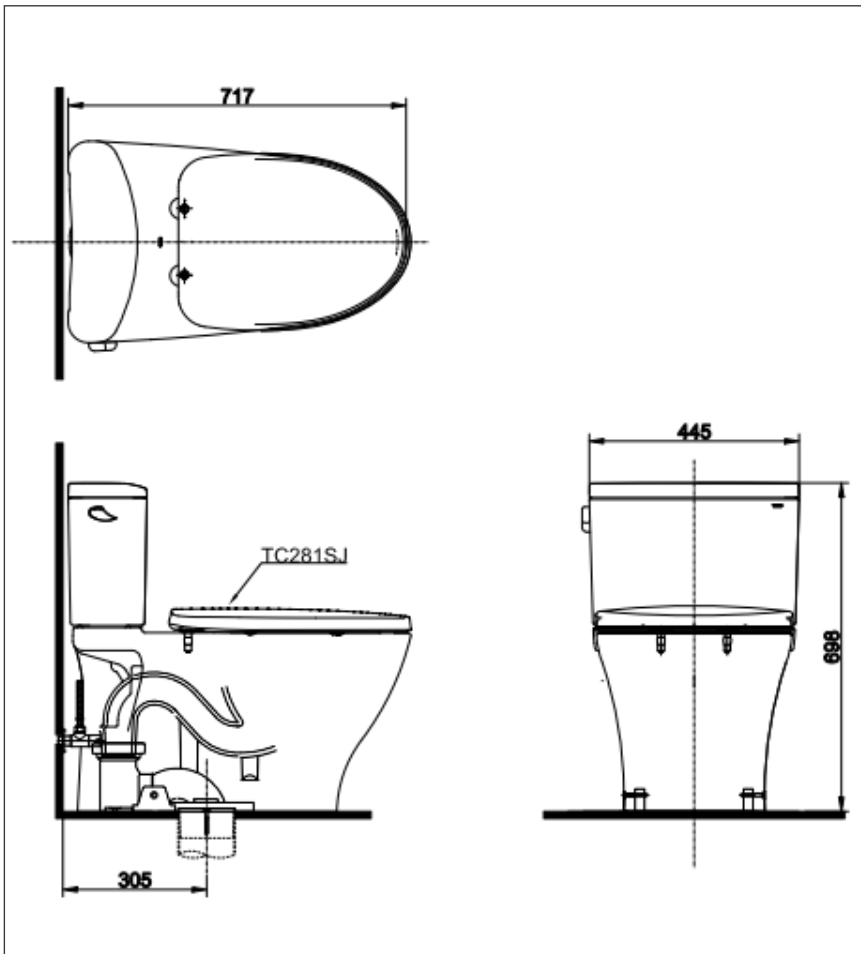

### Features

- Modern & luxury design
- Stain Resistant, Easy-to-clean Surface with CEFIONTECT Technology
- TORNADO Siphon-Jet Flush System, WATER SAVING (4.8L)
- Fully skirted styling with a concealed trapway for easy cleaning

### Specifications

Flush System : TORNADO Siphon-Jet  
 Bowl Shape : Elongated  
 Water Use : 4.8L  
 Rough-in : 305 mm  
 Seat&Cover : TC281SJ  
 Size : 445 x 717 x 698 mm

with CEFIONTECT

Please consult a TOTO representative for details