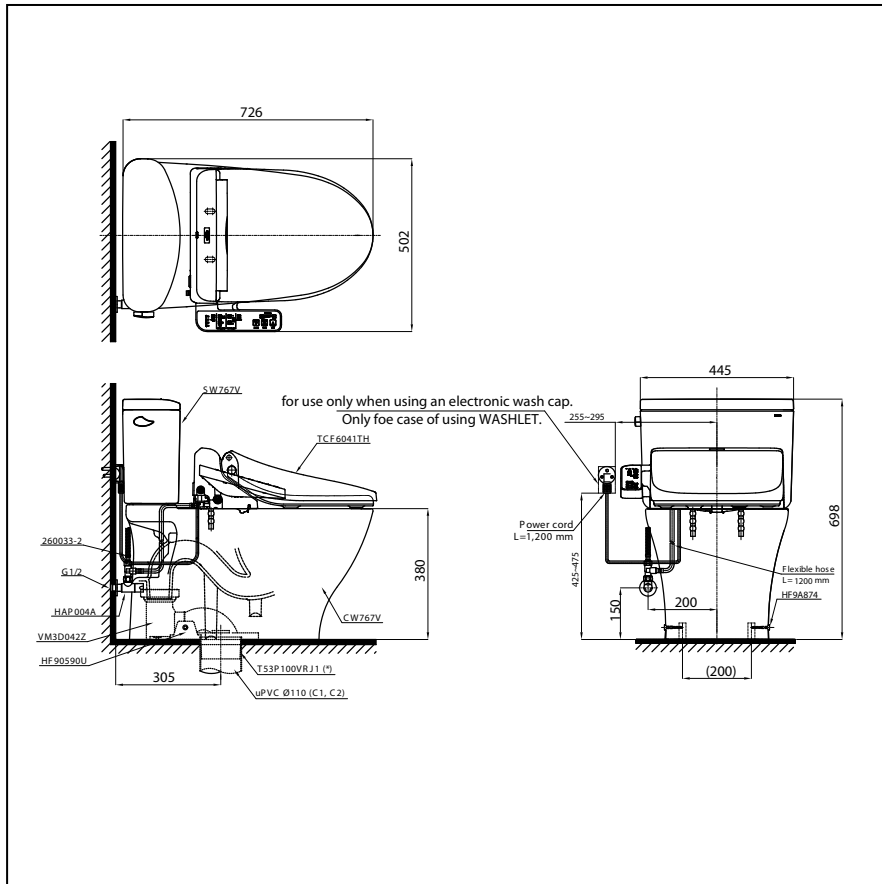

WASHLET™

CST767UW1

Features

- Modern & luxury design
- Stain Resistant, Easy-to-clean Surface with CEFIONTECT Technology
- TORNADO FLUSH System, WATER SAVING (4.8 L)
- HEATED SEAT soft-closing with temperature control
- DEODORIZER activated during using
- Auto energy saving function

Specifications

- Flush System : TORNADO
- Water Use : 4.8 L
- Bowl Shape : Elongated
- Rough-in : 305 (mm)
- Seat & Cover : TCF6041TH

Parts description

- CST767 Toilet Bowl
- CW767 Toilet Body
- C9393 Floor flange
- VM3D042Z Drain socket
- HAP004A-F Stop valve
- 260033-2 Flexible hose
- SW767V Toilet Tank