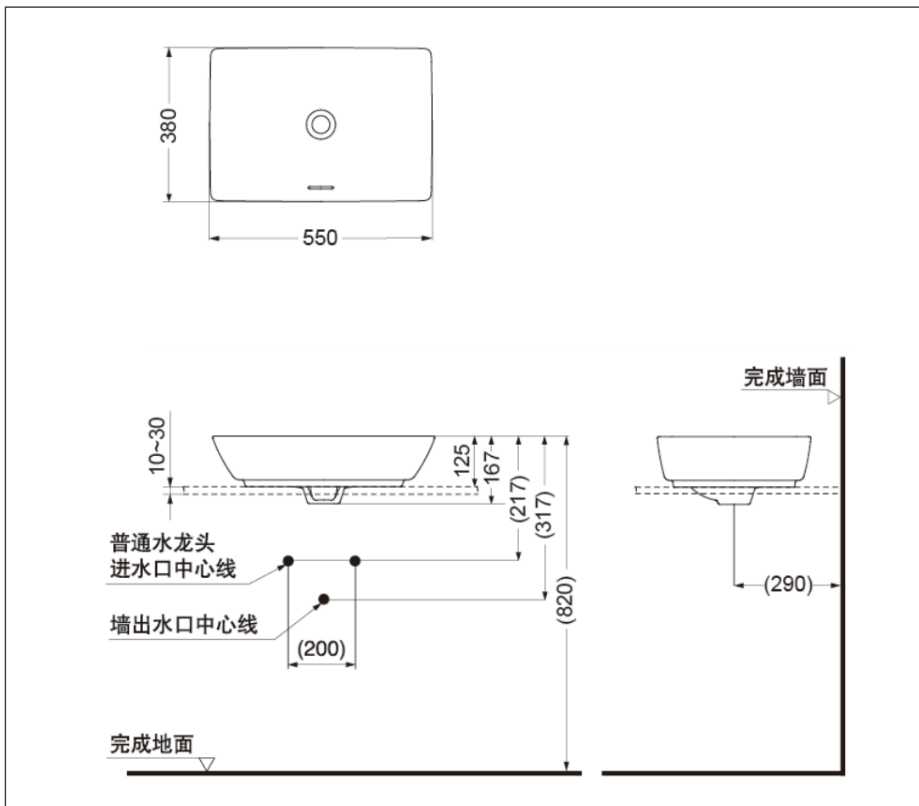

Features

- Smooth appearance, clear outline, create tidy bathroom space.
- CEFIONTECT Technology, super smooth, surface beyond the nanoscale leaves no space for dirt to stay.

Specifications

Size : 550x380x125mm

Parts description

Faucet not included

- LW1735
Console Lavatory

Please consult a TOTO representative for details