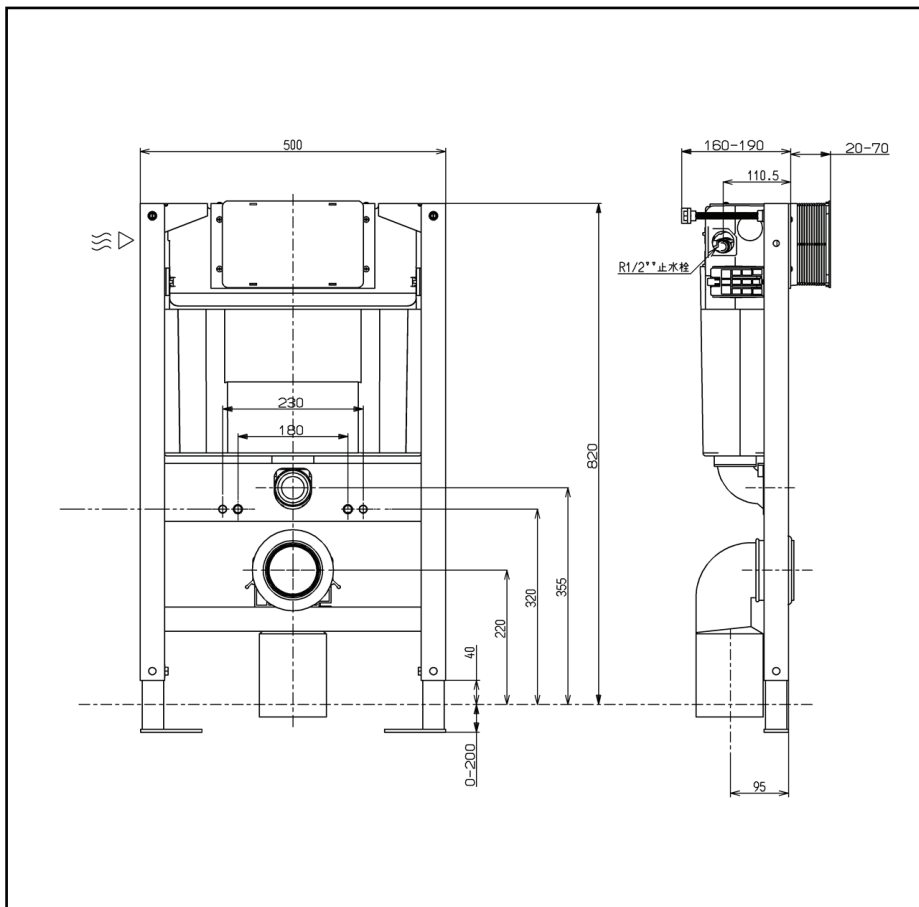

TOTO | CONCEALED TANK

Concealed Tank with Low Type Frame

WH142A

Features

- Dual Flush System
- WATER SAVING

Specifications

Water Use : 4.5L / 3L

Water Pressure : 0.05MPa~0.75MPa

Parts description

● WH142A

Concealed Tank with Low Type Frame

*Only use with Wall Hung Toilet below

- CWT542
- CWT522
- CWT274V7
- CWT822RUV2
- CWT812UV2
- CWT762
- CWT192K

Optional Parts

- MB****
Flush Panel