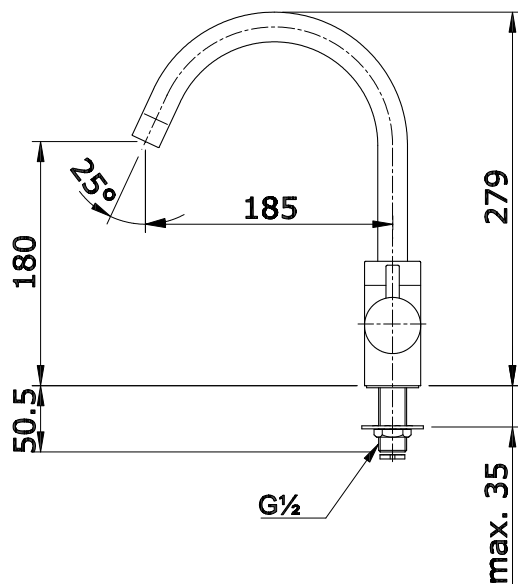

### Specifications

Water Pressure : 0.05~0.55 MPa

Flow Rate : 5 L / min

### Parts Description

- **TX606KESR**  
Single Lever Kitchen Faucet  
(Cold Water)

Please consult a TOTO representative for details