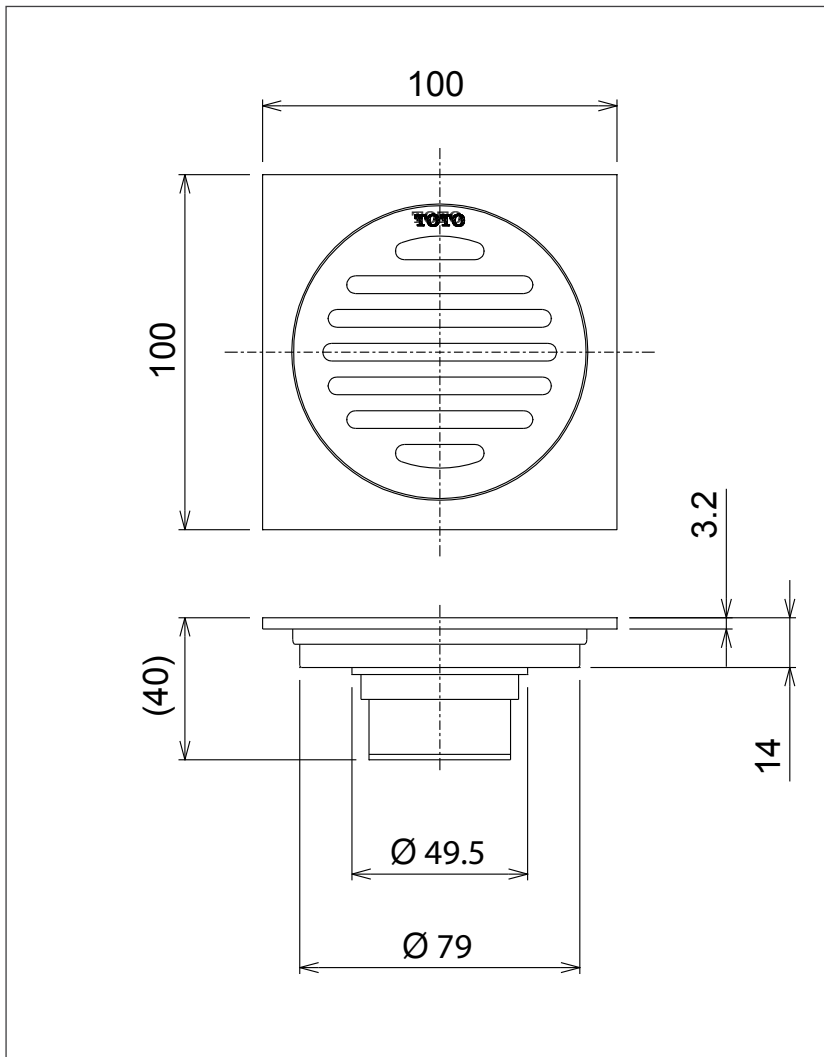

Parts Description

- TVBA407
  Floor drain

Please consult a TOTO representative for details

TOTO (THAILAND) CO.,LTD

Bangkok Office : G Tower Grand Rama 9,12th Floor, South Wing, 9 Rama IX Road, Huaykwang Sub-district, Huaykwang District, Bangkok. 10310 Thailand
Tel : +(66)2-117-9520(AUTO) Fax : +(66)2-117-9527
th.toto.com

All rights reserved by TOTO company. Specifications and size are subject to change without notice.