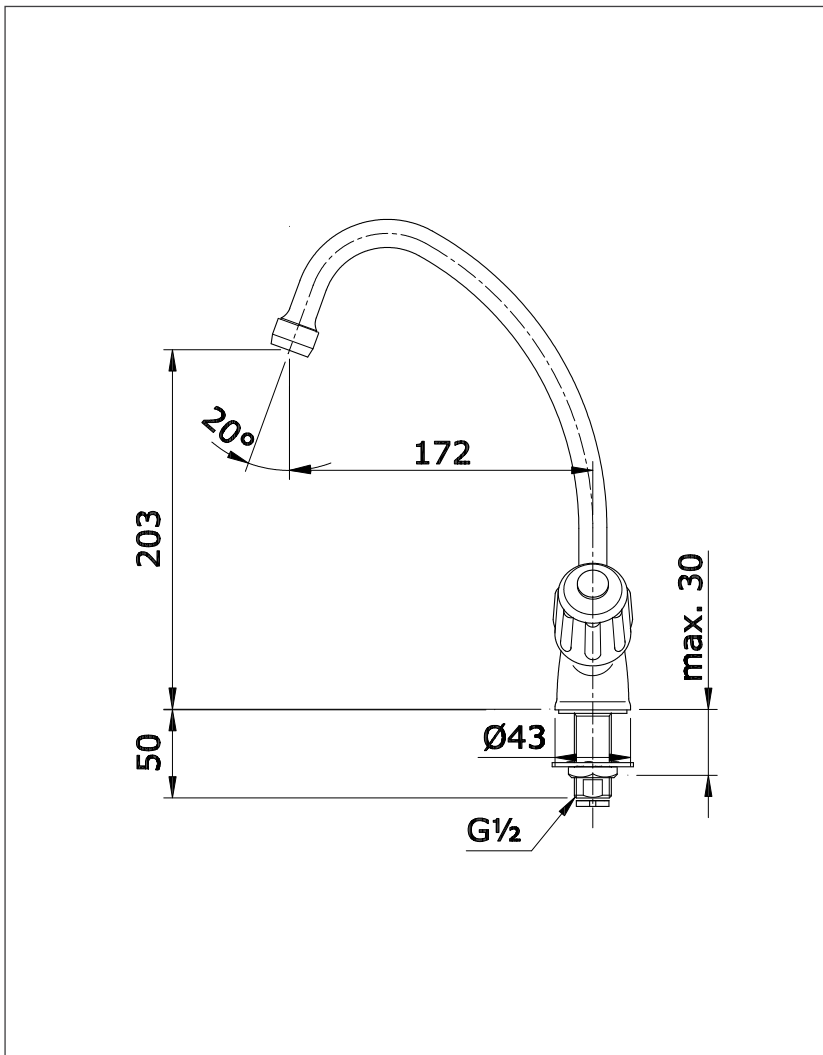

Features

- Durable finishes

Specifications

Water Pressure : 0.05~0.55 MPa

Flow Rate : 5 L / min

Parts Description

- **TTKF101KR**
Kitchen Faucet
(Cold Water)

Please consult a TOTO representative for details