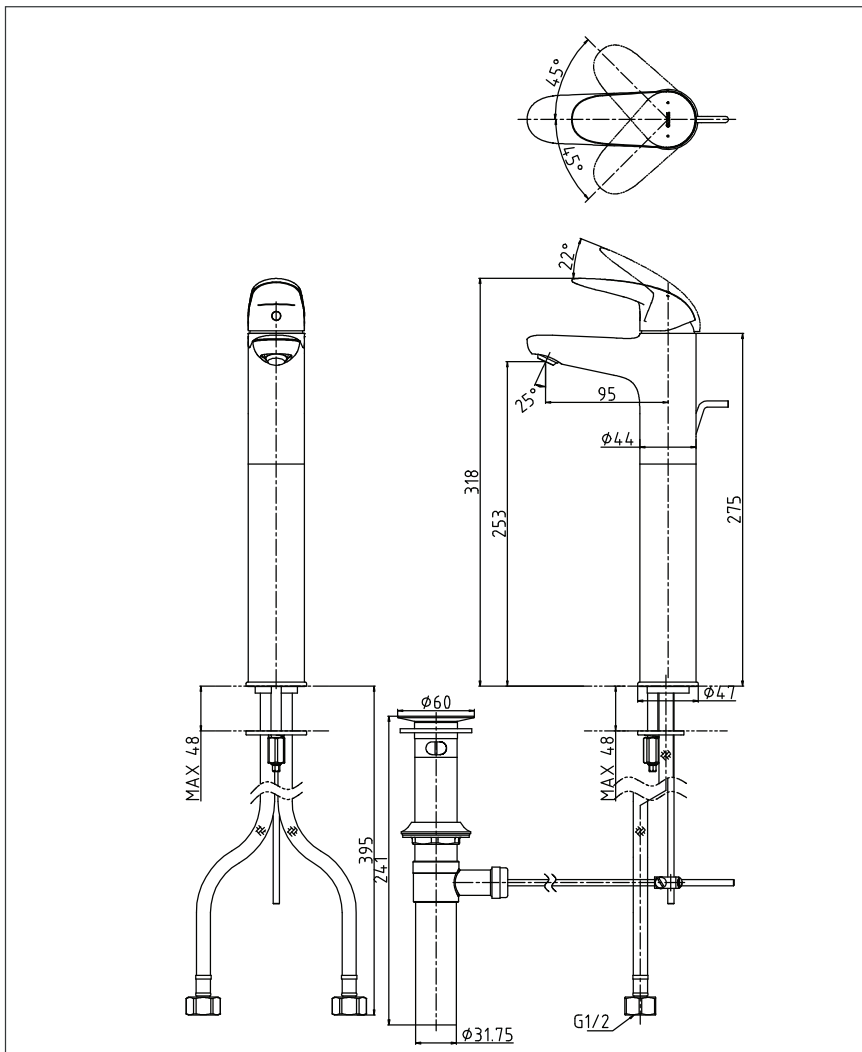

LC Series
Single Lever Lavatory Faucet
(Tall Vessel)
(with Pop-up Waste)

TLS03305T

Features

- Design Concept is Life and Curve
- TOTO original cartridge for smooth control
- High corrosion resistance plating

Specifications

Finish : Chrome

Material : Brass

Water Pressure : 0.05 ~ 1.0 Mpa

Parts Description

- **TLS03305T**
Single Lever Lavatory Faucet
(Tall Vessel)
(with Pop-up Waste)

Please consult a TOTO representative for details