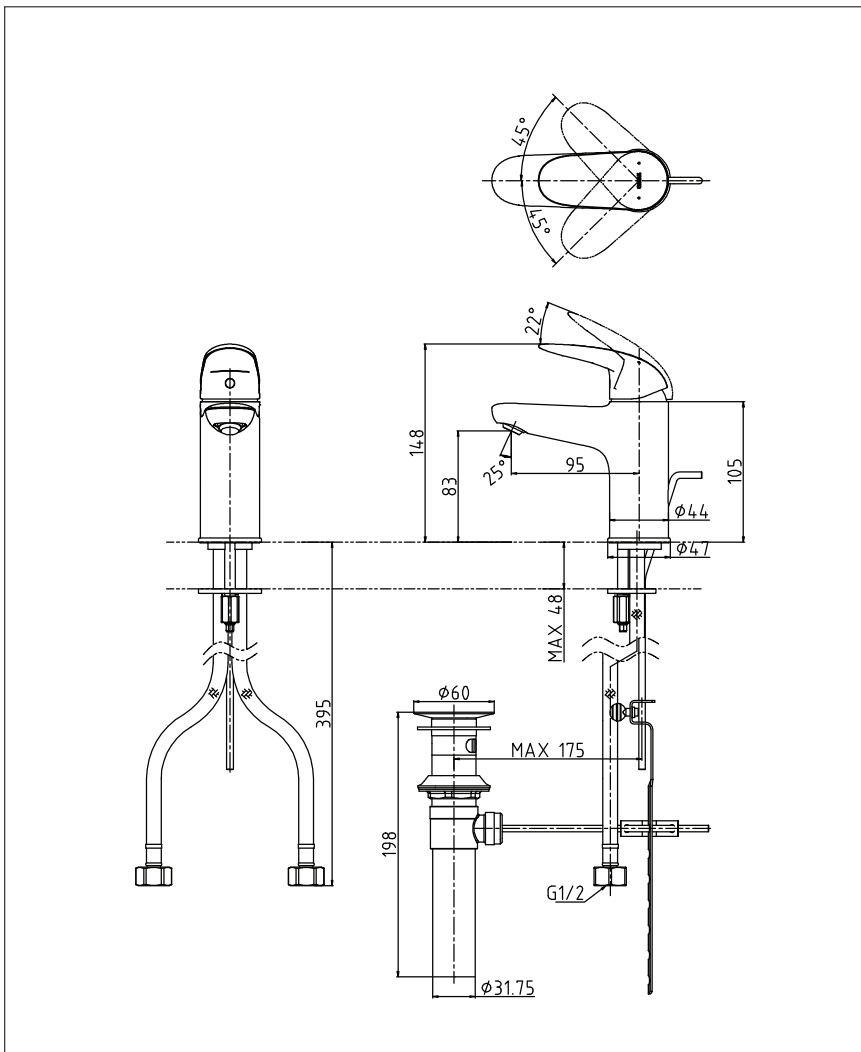

LC Series
Single Lever Lavatory Faucet
(with Pop-up Waste)

TLS03301T

Features

- Design Concept is Life and Curve
- TOTO original cartridge for smooth control
- High corrosion resistance plating

Specifications

Finish : Chrome

Material : Brass

Water Pressure : 0.05 ~ 1.0 Mpa

Parts Description

- **TLS03301T**
Single Lever Lavatory Faucet
(with Pop-up Waste)

Please consult a TOTO representative for details

TOTO (THAILAND) CO.,LTD