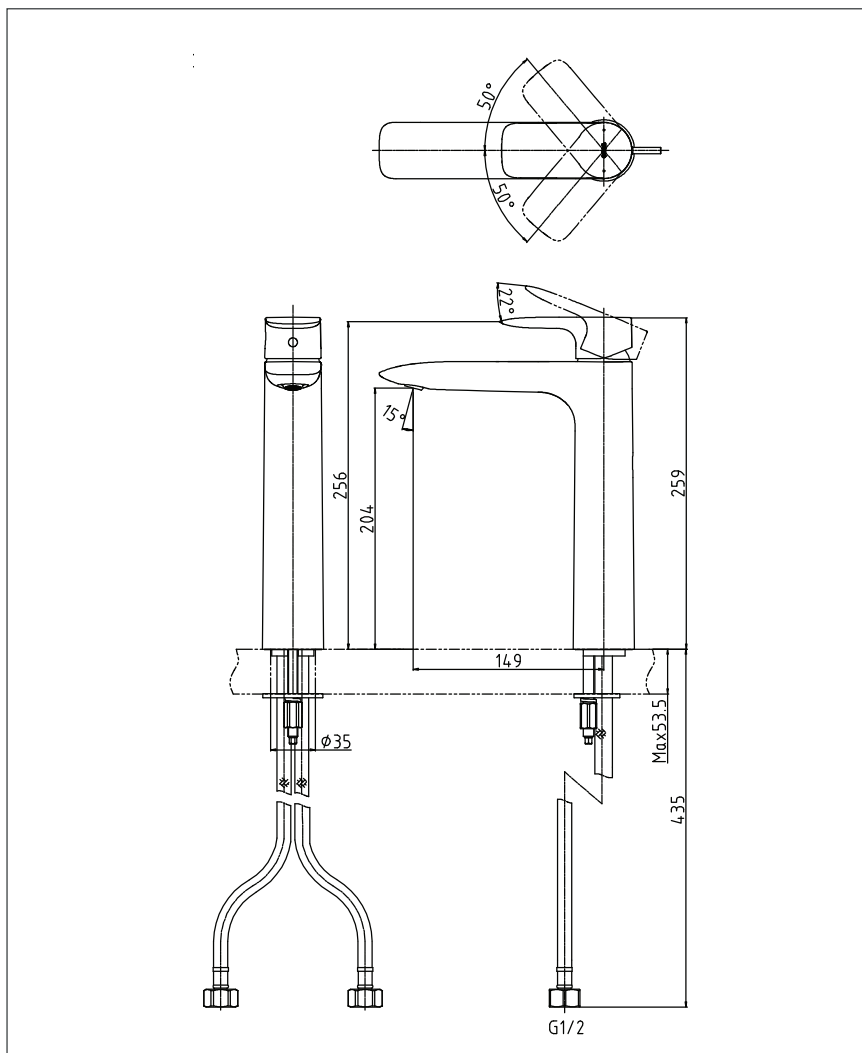

Parts Description

- **TLG04308T**
  Single Lever Lavatory Faucet
  (Tall Vessel)
  (w/o pop-up)

Please consult a TOTO representative for details

reddot award 2018
winner