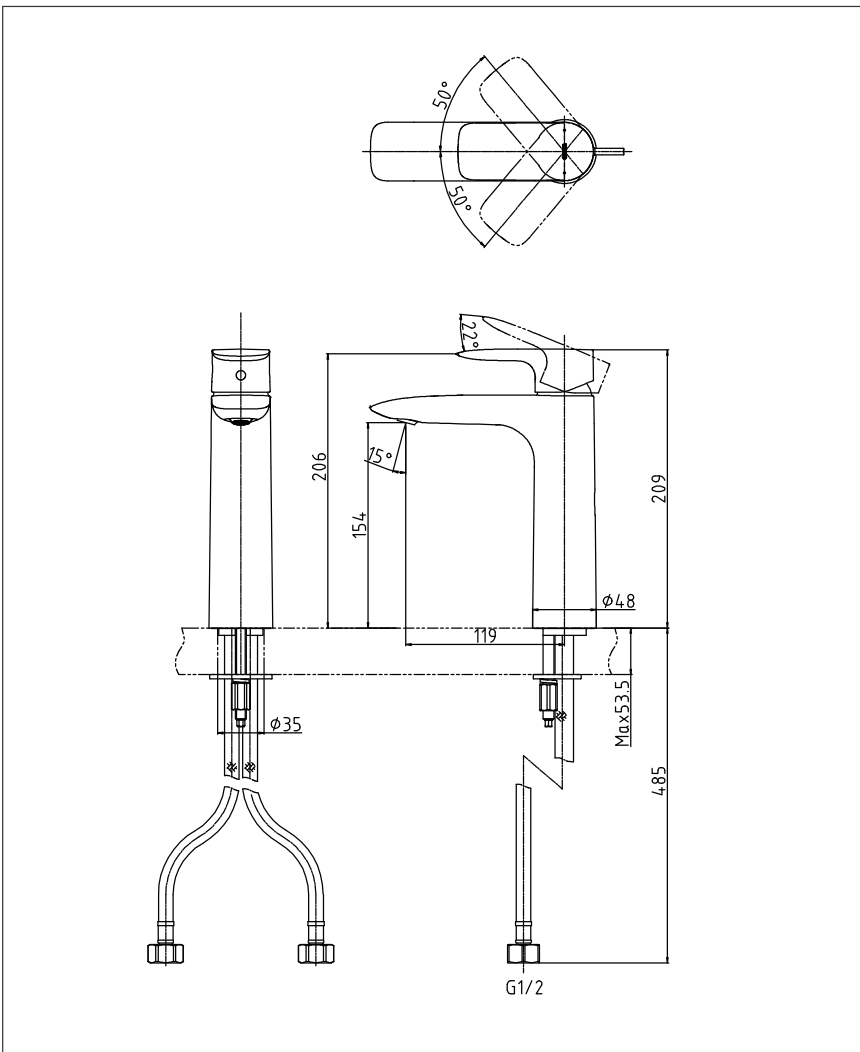

Parts Description

- **TLG04306T**
  Single Lever Lavatory Faucet
  (Semi-tall Vessel)
  (w/o pop-up)

Please consult a TOTO representative for details

reddot award 2018
winner