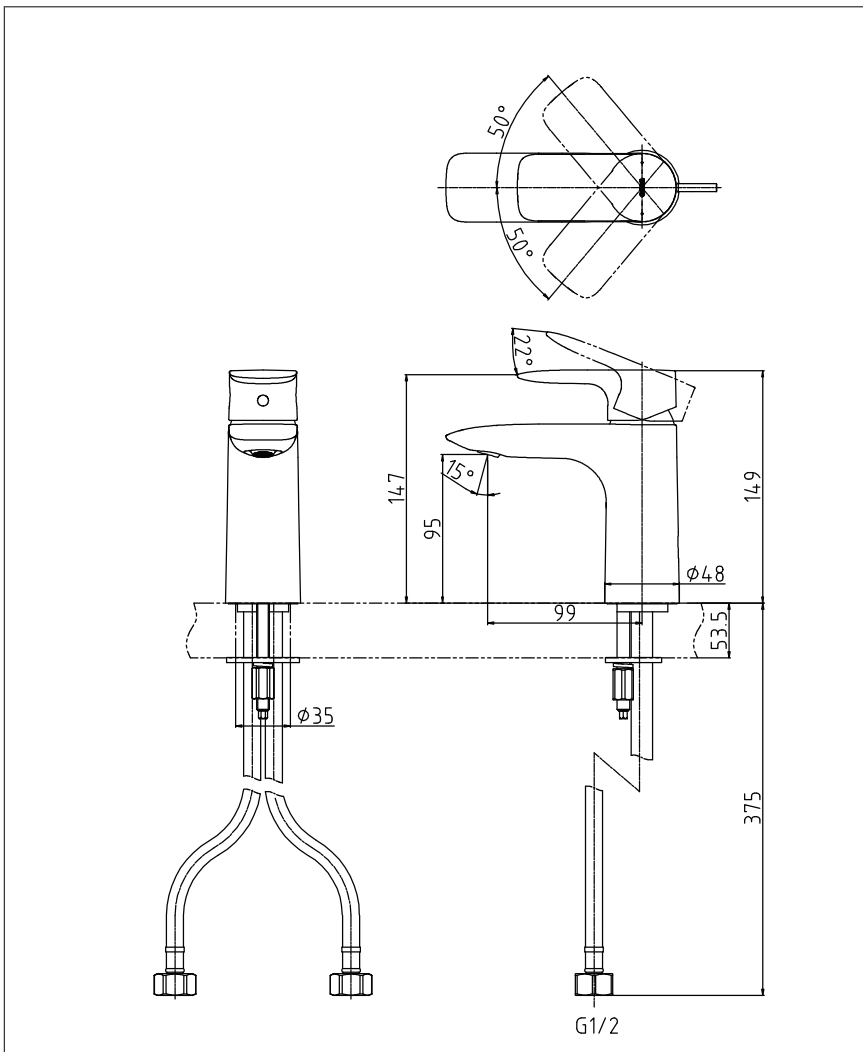

GA Series Single Lever Lavatory Faucet (w/o pop-up)

TLG04303T

Features

- Design Concept is Gorgeous and Advance.
- Long lasting, comfort glide mechanism for a smooth operation
- High corrosion resistance plating

reddot award 2018
winner

Specifications

Finish : Chrome

Material : Brass

Water Pressure : 0.05 ~ 1.0 Mpa

Parts Description

- **TLG04303T**
Single Lever Lavatory Faucet
(w/o pop-up)

Please consult a TOTO representative for details