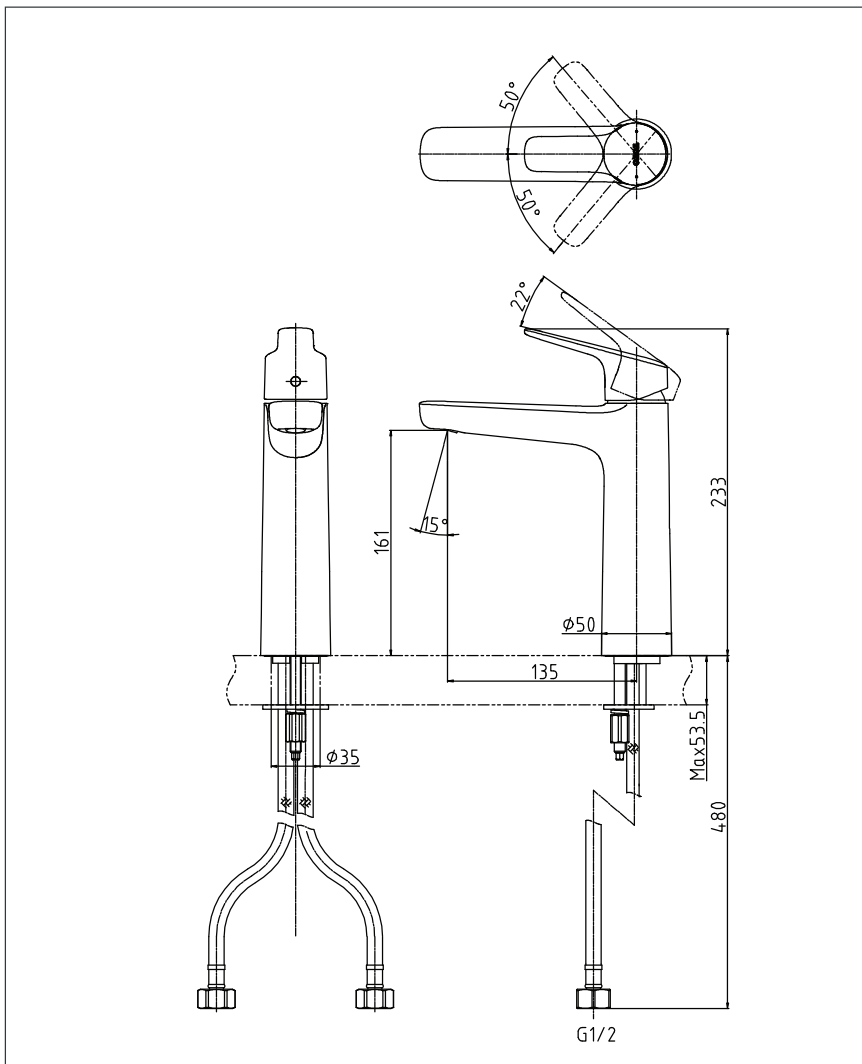

## Specifications

Finish : Chrome

Material : Brass

Water Pressure : 0.05 ~ 1.0 Mpa

## Parts Description

- **TLG03304T**  
Single Lever Lavatory Faucet  
(Semi-tall Vessel)  
(w/o pop-up)

Please consult a TOTO representative for details

TOTO (THAILAND) CO.,LTD

Bangkok Office : G Tower Grand Rama 9,12th Floor, South Wing, 9 Rama IX Road,Huaykwang Sub-district,Huaykwang District, Bangkok. 10310 Thailand  
Tel : +(66)2-117-9520(AUTO) Fax : +(66)2-117-9527  
th.toto.com