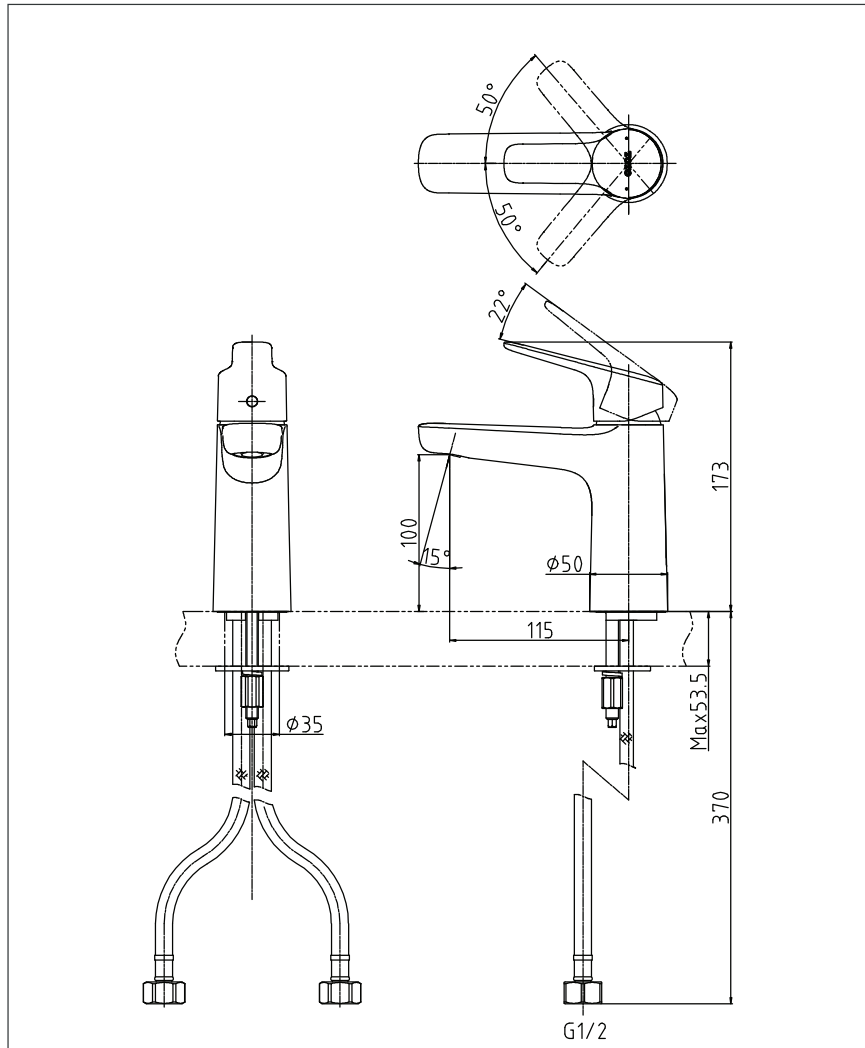

GS Series
Single Lever Lavatory Faucet
(w/o pop-up)

TLG03302T

Features

- Design Concept is Gorgeous and Regal
- Long lasting, comfort glide mechanism for a smooth operation
- High corrosion resistance plating

reddot award 2018
winner

Specifications

Finish : Chrome

Material : Brass

Water Pressure : 0.05 ~ 1.0 Mpa

Parts Description

- **TLG03302T**
Single Lever Lavatory Faucet
(w/o pop-up)

Please consult a TOTO representative for details