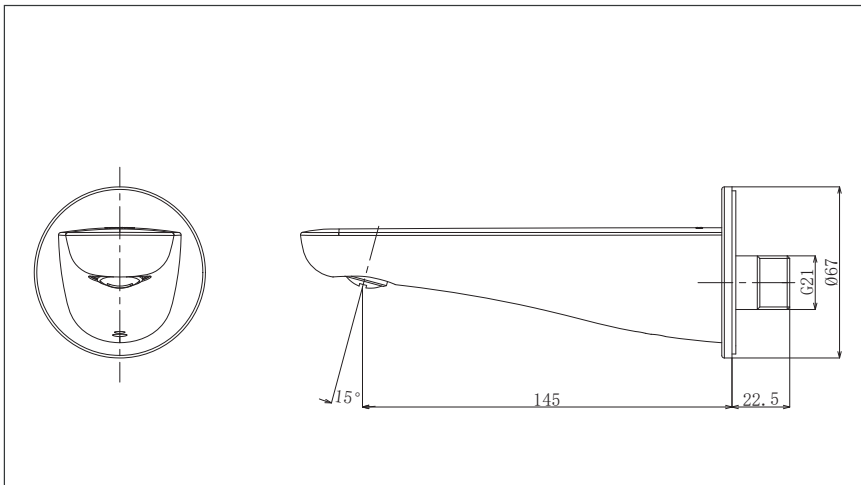

LF Series
Bath spout

TBS03001T

Features

- Design Concept is Life and Curve

Specifications

Finish : Chrome

Material : Brass

Parts Description

- **TBS03001T**
Bath spout

Please consult a TOTO representative for details