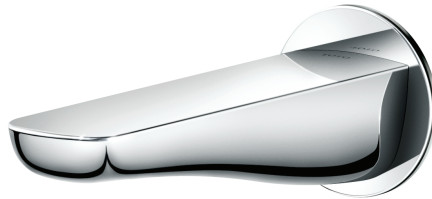

LF Series
Bath spout

TBS03001T

Features

- Design Concept is Life and Curve

Specifications

Finish : Chrome

Material : Brass

Parts Description

- **TBS03001T**
Bath spout

Please consult a TOTO representative for details