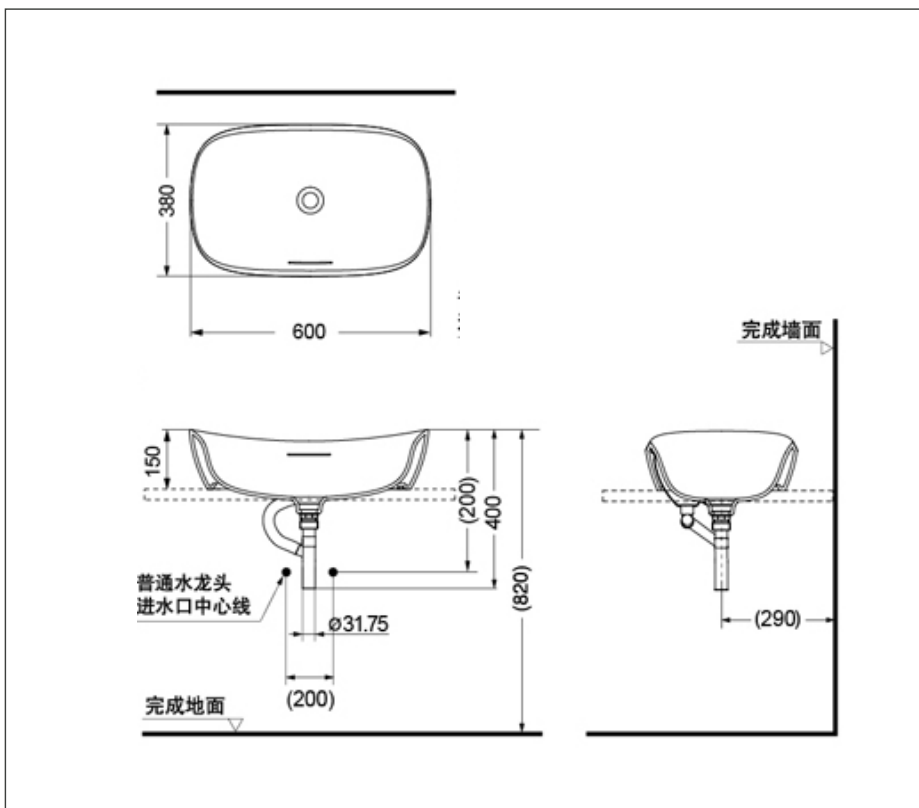

Specifications

Size : 600W x 380D x 150H mm

Parts description

Faucet not included

- PJS07
Console Lavatory

Colors

#MW Matt White

Please consult a TOTO representative for details