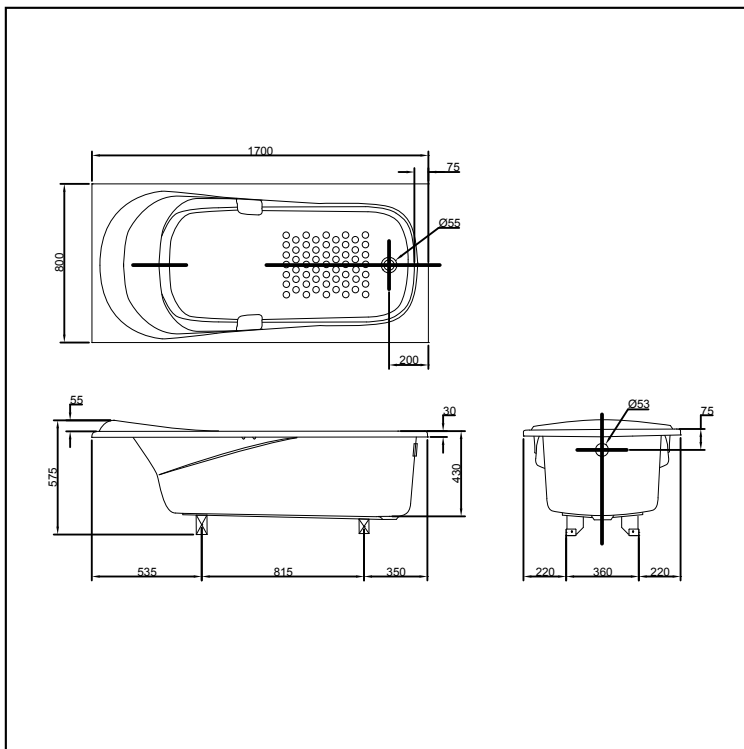

### Specifications

Size: 1700W x 800D x 575H mm

Material: Acrylic

Actual Capacity: 232L

### Parts description

- PAY1720HWH  
Acrylic Bathtub  
(w/ Hand Grip)