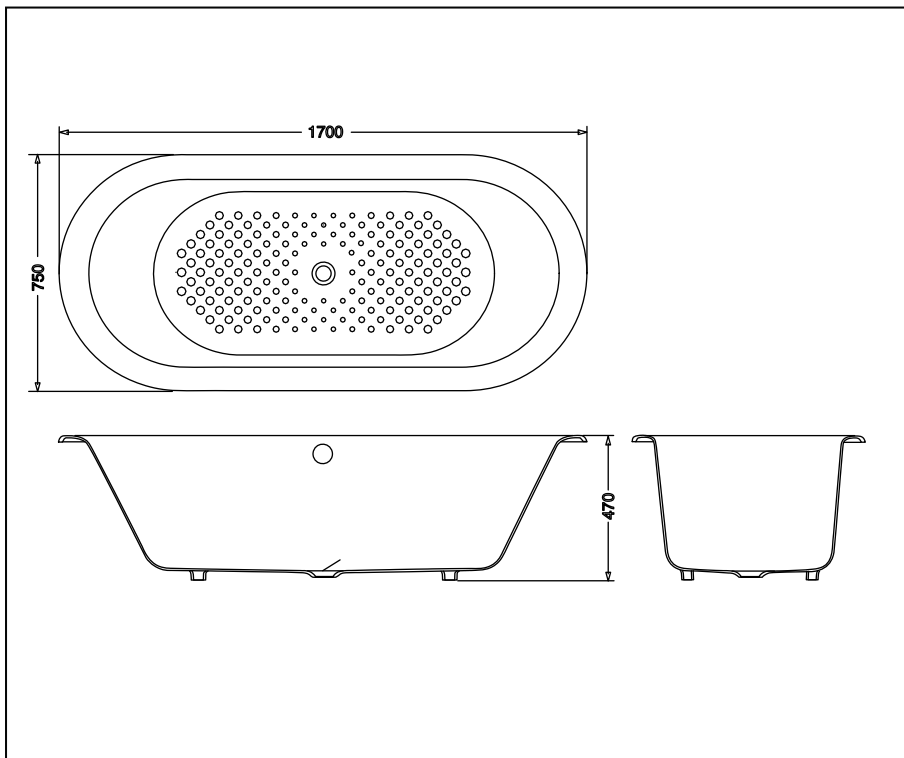

TOTO

BATHTUB

Enameled Cast Iron Bathtub

FBYN1710CHPE
FBYN1710CPE

Features

- Simple, fashion round design.
- Create an elegant bathing space with all kinds of sanitary wares.
- Comfortable and durable humanized design.

Specifications

Size : 1700W x 750D x 470H mm

Actual Capacity : 187L

Parts description

- **FBYN1710CHPE**
bathtub with Hand Grip
- **FBYN1710CPE**
bathtub without Hand Grip

Colors

White

Please consult a TOTO representative for details