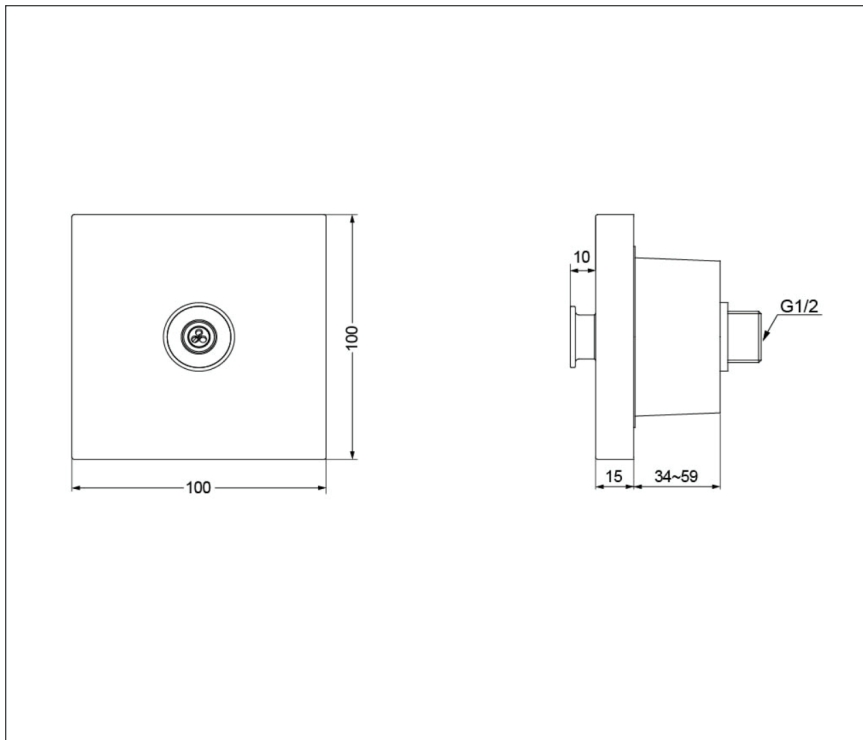

TOTO | SHOWER FITTINGS

GYROSTREAM Body Shower

DBX116-1C

Features

- *Elegant profile creates simple bathing environment.*
- *Clean vivid appearance design.*
- *GYROSTREAM promotes bathing experience with rotating stream.*

Specifications

Water Supply : 0.05 - 0.75 MPa

Please consult a TOTO representative for details

TOTO (THAILAND) CO.,LTD
Bangkok Office : G Tower Grand Rama 9,12th Floor, South Wing, 9 Rama IX Road, Huaykwang Sub-district, Huaykwang District, Bangkok. 10310 Thailand
Tel : +(66)2-117-9520(AUTO) Fax : +(66)2-117-9527
th.toto.com