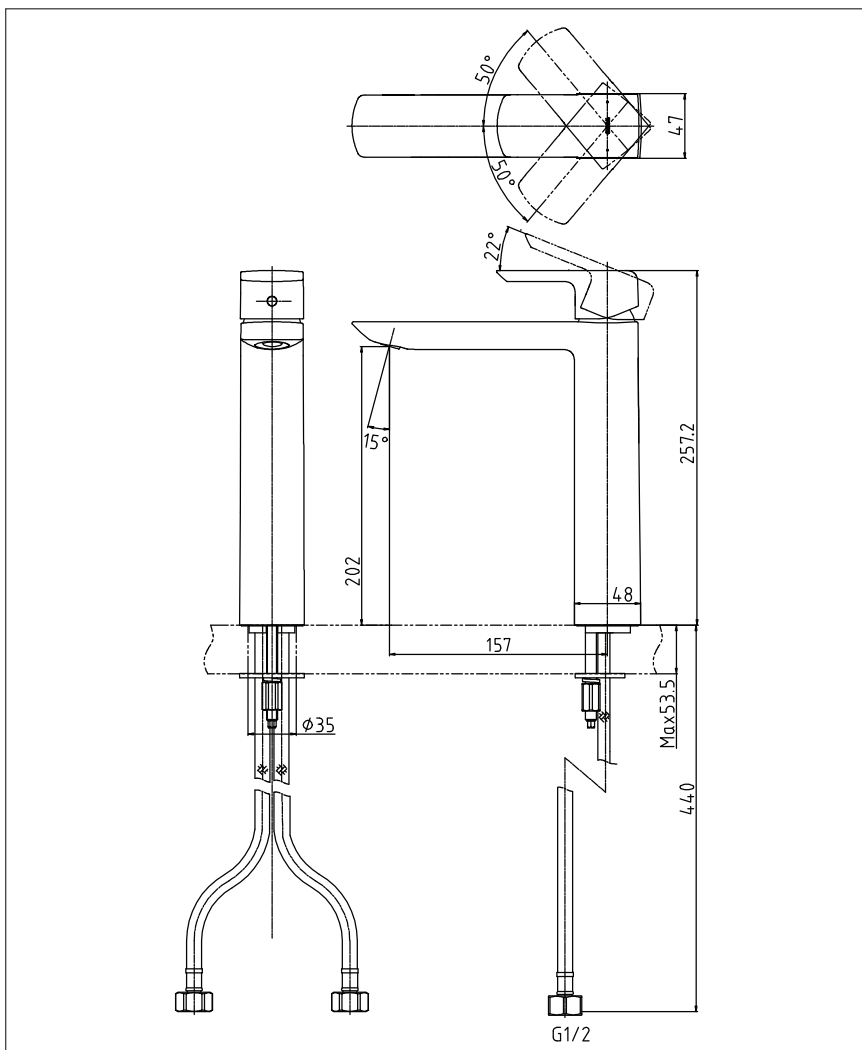

Parts Description

- **TLG02308T**
  Single Lever Lavatory Faucet
  (Tall Vessel)
  (w/o pop-up)

Please consult a TOTO representative for details

reddot award 2017
winner