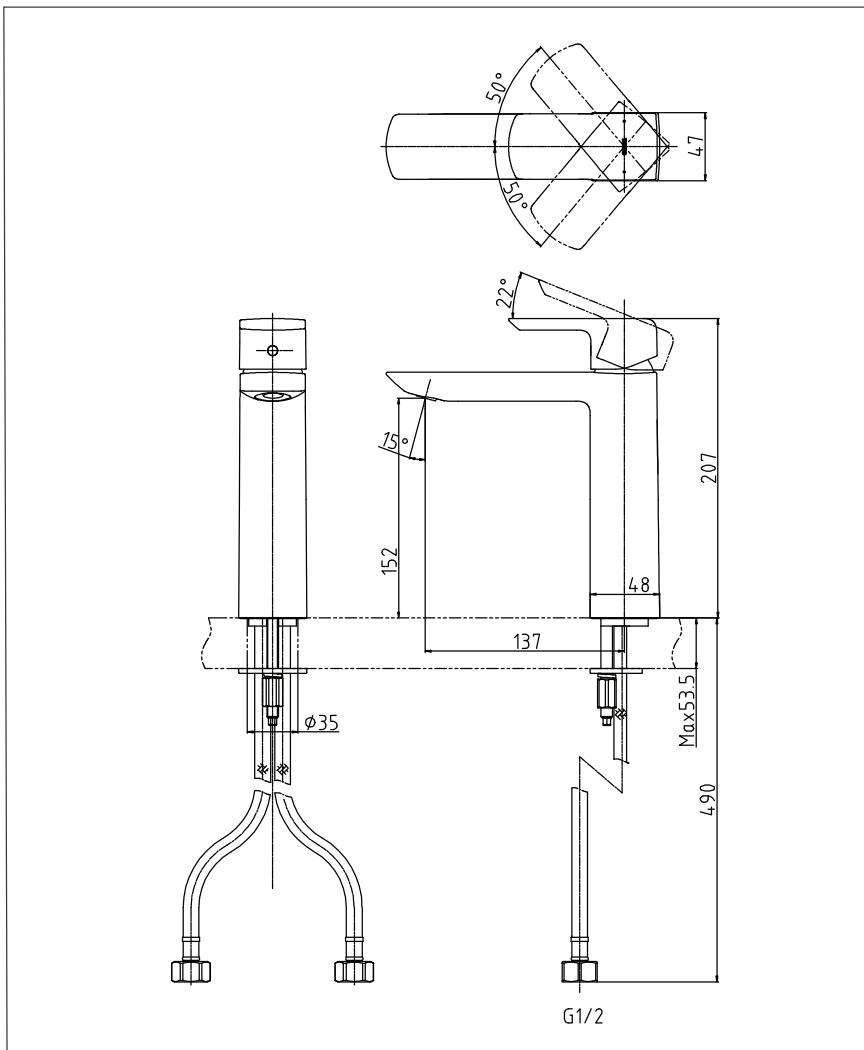

GR Series  
Single Lever Lavatory Faucet  
(Semi-tall Vessel)  
w/o pop-up

reddot award 2017  
winner

## TLG02306T

### Specifications

Finish : Chrome

Material : Brass

Water Pressure : 0.05 ~ 1.0 Mpa

### Parts Description

- **TLG02306T**  
Single Lever Lavatory Faucet  
(Semi-tall Vessel)  
w/o pop-up

Please consult a TOTO representative for details

TOTO (THAILAND) CO.,LTD

Bangkok Office : G Tower Grand Rama 9,12th Floor, South Wing, 9 Rama IX Road, Huaykwang Sub-district, Huaykwang District, Bangkok. 10310 Thailand  
Tel : +(66)2-117-9520(AUTO) Fax : +(66)2-117-9527  
th.toto.com