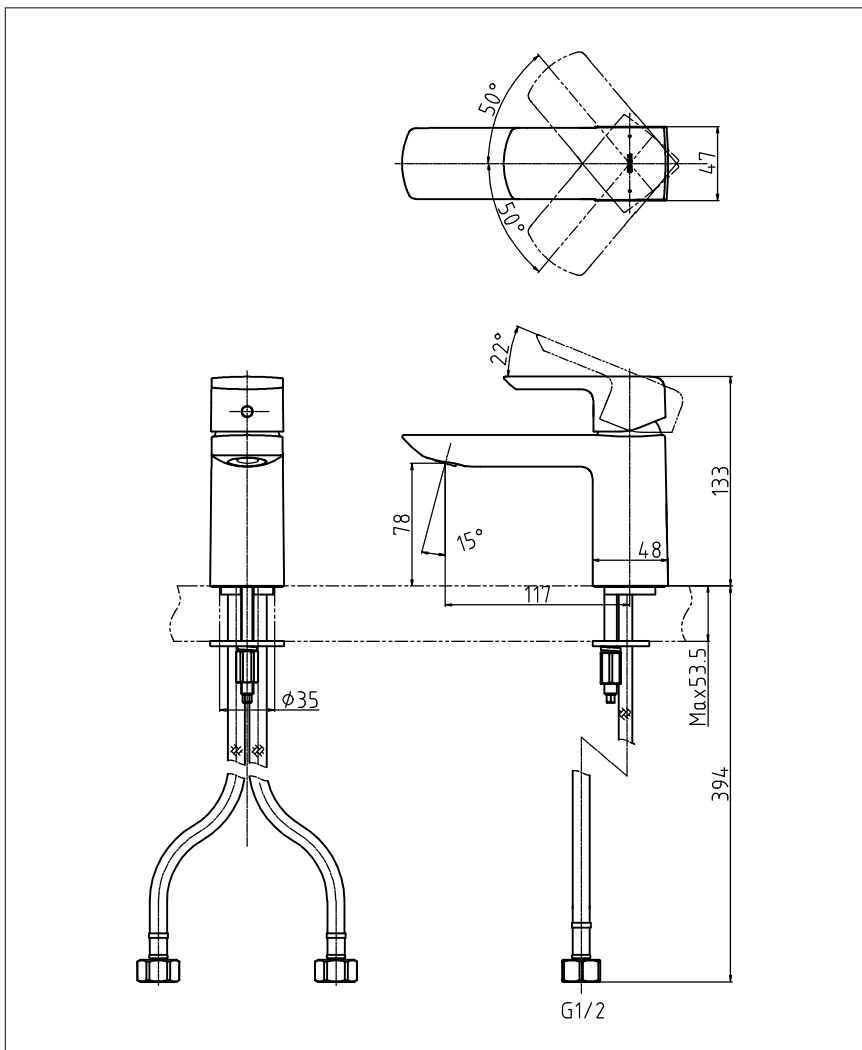

GR Series
Single Lever Lavatory Faucet
(w/o pop-up)

TLG02303T

Features

- Design Concept is Gorgeous and Regal
- Long lasting, comfort glide mechanism for a smooth operation
- High corrosion resistance plating

Specifications

Finish : Chrome

Material : Brass

Water Pressure : 0.05 ~ 1.0 Mpa

Parts Description

- **TLG02303T**
Single Lever Lavatory Faucet
(w/o pop-up)

Please consult a TOTO representative for details

reddot award 2017
winner