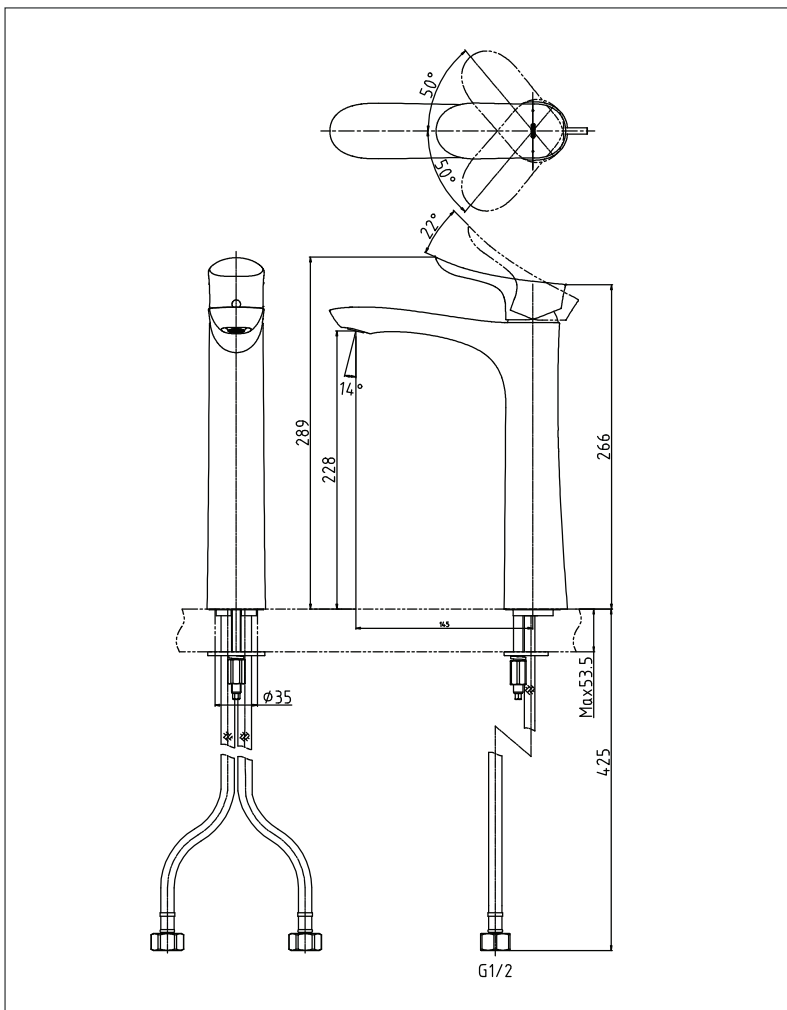

GO Series
Single Lever Lavatory Faucet
(Tall Vessel)
(w/o pop-up)

reddot award 2017
best of the best

TLG01308T

Features

- Design Concept is Gorgeous and Organic.
- Long lasting, comfort glide mechanism for a smooth operation
- High corrosion resistance plating

Specifications

Finish : Chrome

Material : Brass

Water Pressure : 0.05Mpa ~ 1.0Mpa

Parts Description

- **TLG01308T**
Single Lever Lavatory Faucet
(Tall Vessel)
(w/o pop-up)

Please consult a TOTO representative for details