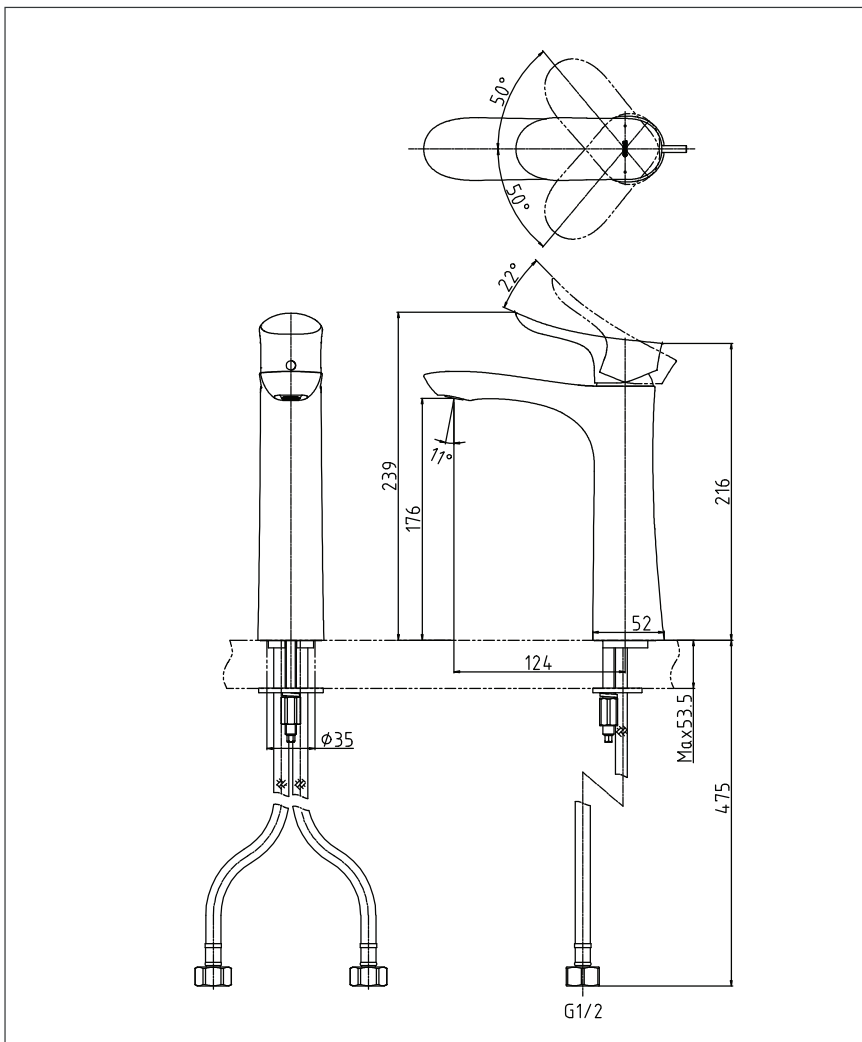

GO Series
Single Lever Lavatory Faucet
(Semi-tall Vessel)
(w/o pop-up)

reddot award 2017
best of the best

TLG01306T

Features

- Design Concept is Gorgeous and Organic.
- Long lasting, comfort glide mechanism for a smooth operation
- High corrosion resistance plating

Specifications

Finish : Chrome

Water Pressure : 0.05Mpa ~ 1.0Mpa

Material : Brass

Parts Description

- **TLG01306T**
Single Lever Lavatory Faucet
(Semi-tall Vessel)
(w/o pop-up)

Please consult a TOTO representative for details