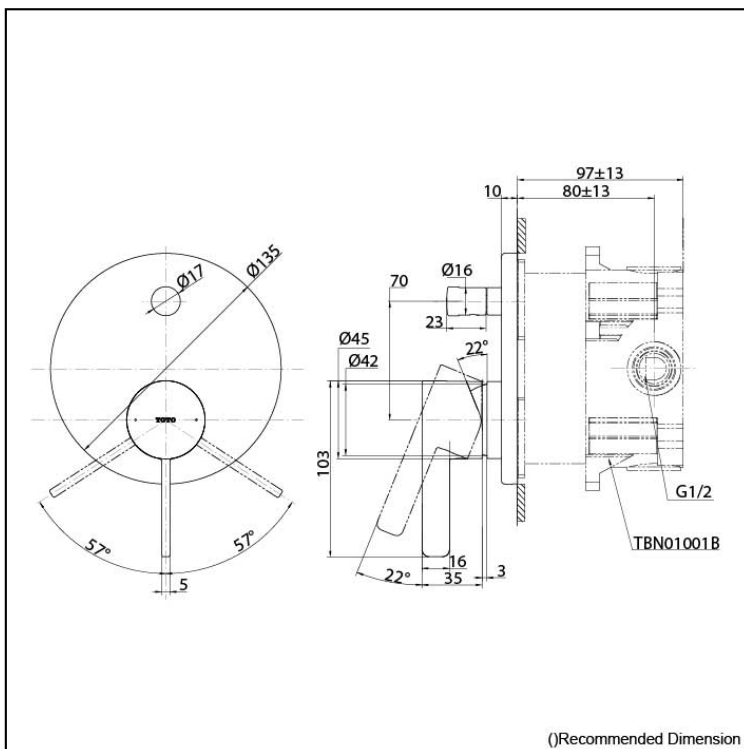

## Specifications

Finish: Chrome  
Material: Brass  
Water Pressure: 0.05MPa~1.0MPa

## Parts description

- TBG11304T  
Single Lever Bath&Shower Mixer with Diverter
- TBN01001T  
MINI UNIT  
Concealed Box

  
Polished Chrome

  
Polished Nickel #PN

  
Polished French Gold #PFG

  
Polished Bronze #PBR