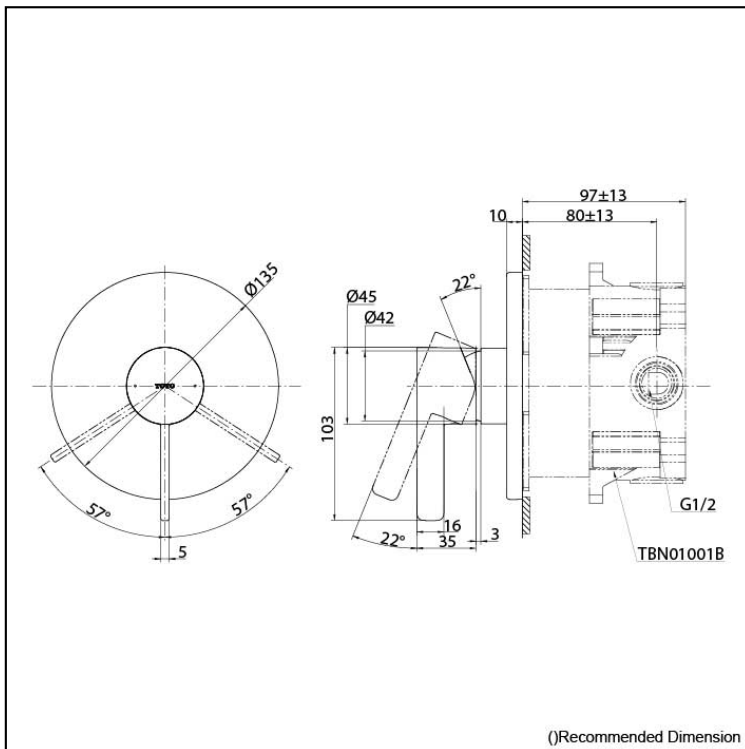

GF Series
Single Lever Shower Mixer
with MINI UNIT

Features

- Design Concept is Gorgeous and Advance.
- Easy Installation and Usage
- Long lasting, COMFORT GLIDE mechanism for a smooth operation

Specifications

Finish: Chrome
Material: Brass
Water Pressure: 0.05MPa~1.0MPa

Parts description

- TBG11303T
Single Lever Shower Mixer
- TBN01001T
MINI UNIT
Concealed Box

Please consult a TOTO representative for details