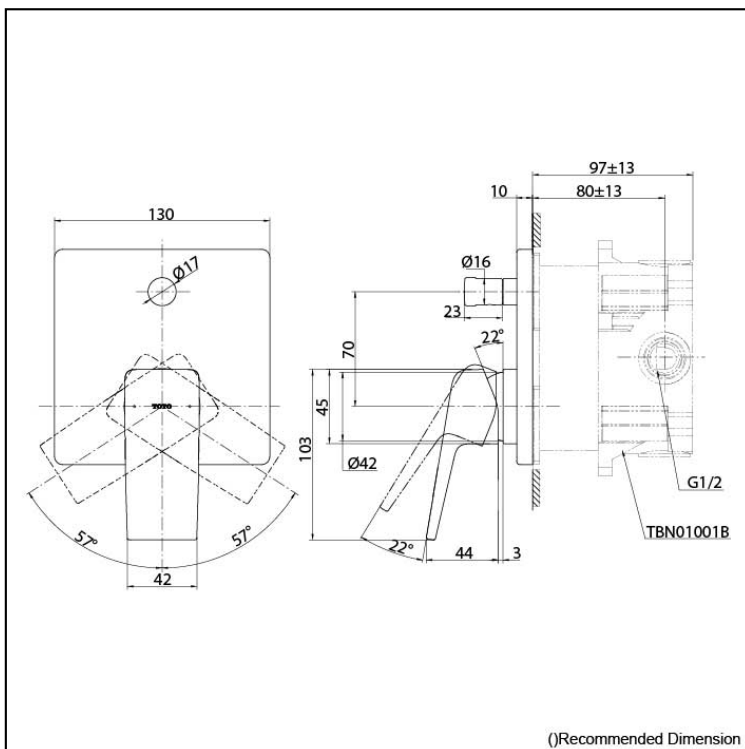

*GB Series
Single Lever Bath&Shower Mixer
with Diverter and MINI UNIT*

Features

- Design Concept is Gorgeous and Advance.
- Easy Installation and Usage
- Long lasting, COMFORT GLIDE mechanism for a smooth operation

Specifications

Finish: Chrome
Material: Brass
Water Pressure: 0.05MPa~1.0MPa

Parts description

- TBG10304
Single Lever Bath&Shower Mixer with Diverter
- TBN01001T
MINI UNIT
Concealed Box

()Recommended Dimension