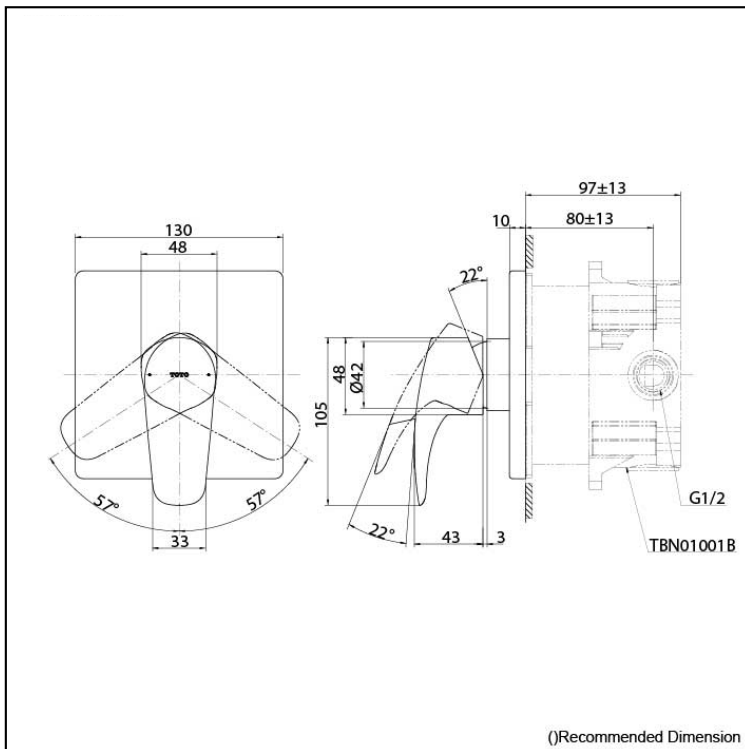

GM Series
Single Lever Shower Mixer
with MINI UNIT

Features

- Design Concept is Gorgeous and Advance.
- Easy Installation and Usage
- Long lasting, COMFORT GLIDE mechanism for a smooth operation

Specifications

Finish:	Chrome
Material:	Brass
Water Pressure:	0.05MPa~1.0MPa

Parts description

- TBG09303
Single Lever Shower Mixer
- TBN01001T
MINI UNIT
Concealed Box

 Polished Chrome

 Polished Nickel #PN

 Polished French Gold #PFG