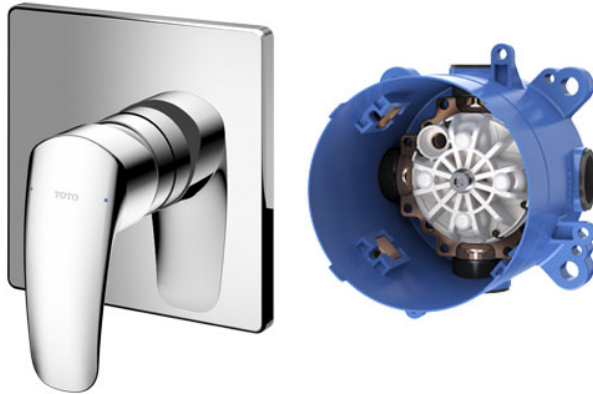

GM Series
Single Lever Shower Mixer
with MINI UNIT

Features

- Design Concept is Gorgeous and Advance.
- Easy Installation and Usage
- Long lasting, COMFORT GLIDE mechanism for a smooth operation

Specifications

Finish:	Chrome
Material:	Brass
Water Pressure:	0.05MPa~1.0MPa

Parts description

- TBG09303
Single Lever Shower Mixer
- TBN01001T
MINI UNIT
Concealed Box

 Polished Chrome

 Polished Nickel #PN

 Polished French Gold #PFG