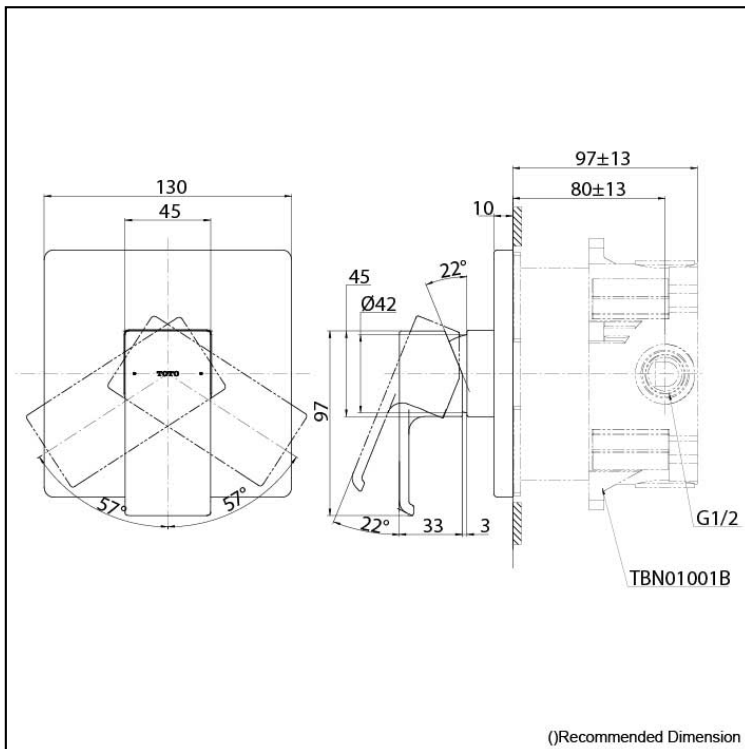

GC Series
Single Lever Shower Mixer
with Mini Unit

Features

- Design Concept is Gorgeous and Advance.
- Easy Installation and Usage
- Long lasting, COMFORT GLIDE mechanism for a smooth operation

Specifications

Finish: Chrome
Material: Brass
Water Pressure: 0.05MPa~1.0MPa

Parts description

- TBG08303
Single Lever Shower Mixer
- TBN01001T
Concealed Box

Please consult a TOTO representative for details