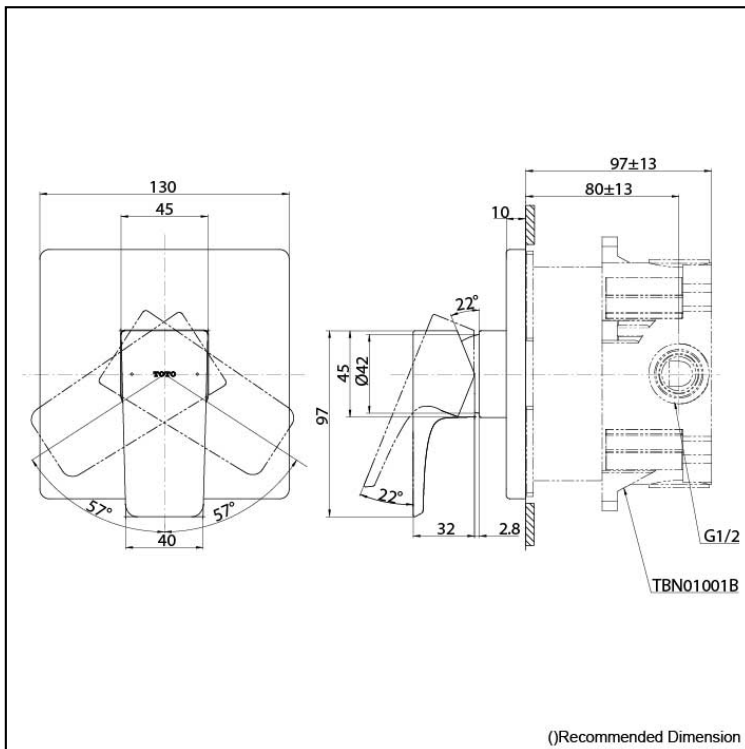

## Specifications

Finish:	Chrome
Material:	Brass
Water Pressure:	0.05MPa~1.0MPa

## Parts description

- TBG07303  
Single Lever Shower Mixer
- TBN01001T  
MINI UNIT  
Concealed Box

Polished Chrome

Polished Nickel # PN

Polished French Gold # PFG

Polished Bronze # PBR

Brushed Nickel # BN

Brushed French Gold # BFG