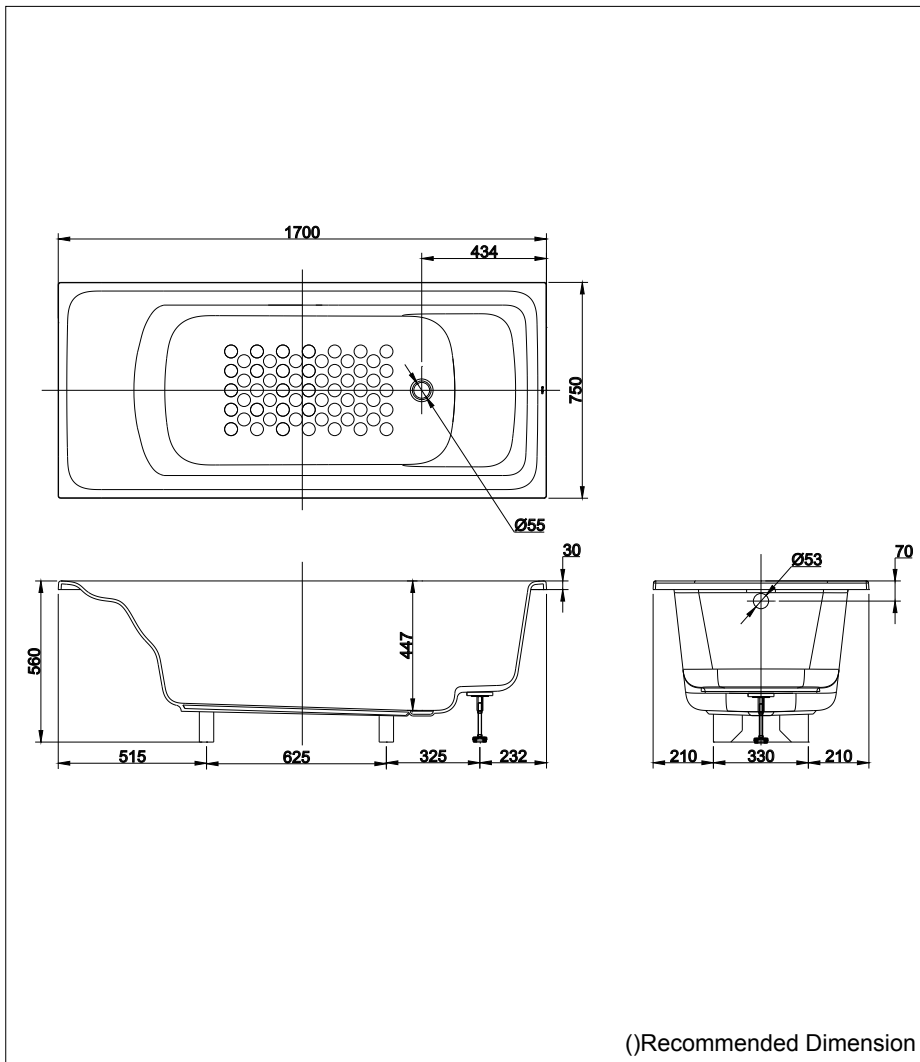

Specifications

Size	: 1700W x 750D x 560H mm
Material	: "Pearl" Acrylic (Artificial Marble)
Actual Capacity	: 203L
Pop-up Waste	: Not Included

()Recommended Dimension

Parts description

- **PPY1780PE**
"Pearl" Acrylic Artificial Marble
Non-Apron Bathtub
(w/o Hand Grip)

Optional Parts

- DB505R-3A or B
A: For vertical drain
B: For horizontal drain
Pop-up Waste (Push-button switch)

Colors

White

Please consult a TOTO representative for details