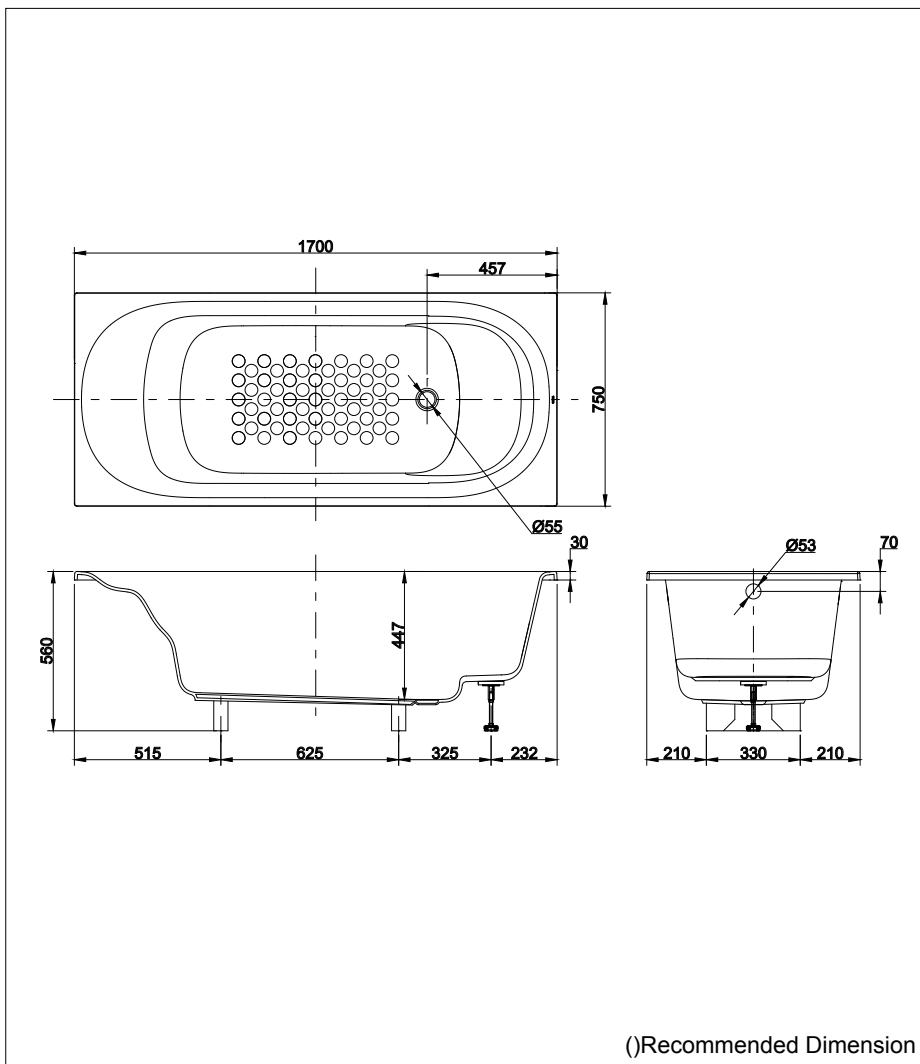

Specifications

Size	: 1700W x 750D x 560H mm
Material	: "Pearl" Acrylic (Artificial Marble)
Actual Capacity	: 200L
Pop-up Waste	: Not Included

Parts description

- **PPY1750PE**
"Pearl" Acrylic Artificial Marble
Non-Apron Bathtub
(w/o Hand Grip)

Optional Parts

- DB505R-3A or B
A: For vertical drain
B: For horizontal drain
Pop-up Waste (Push-button switch)

Colors

White

Please consult a TOTO representative for details