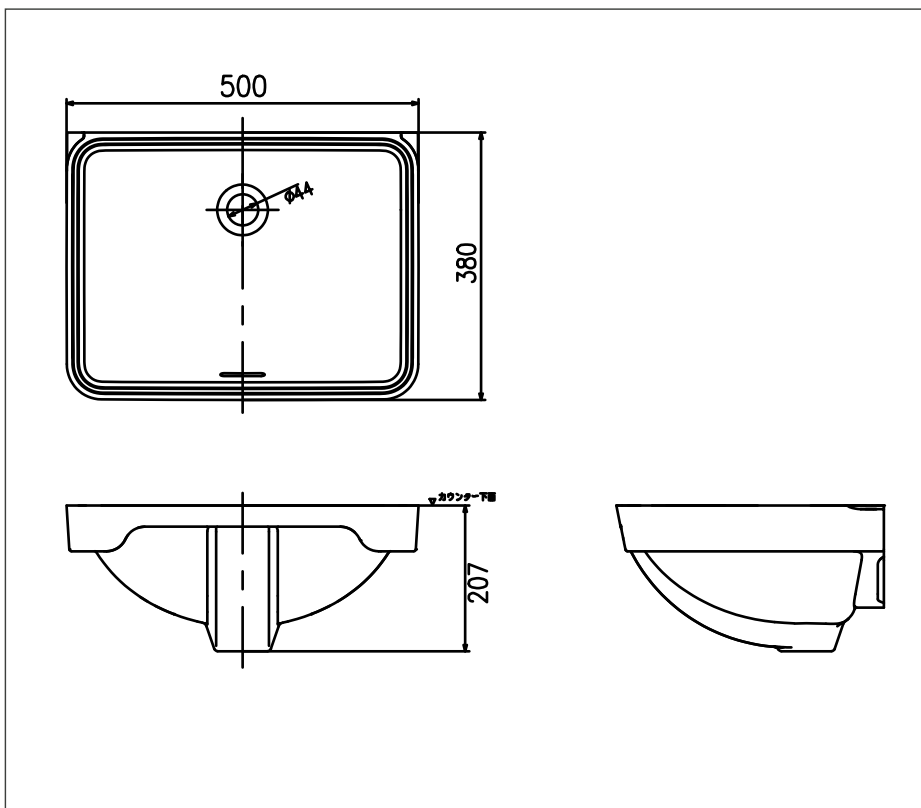

Features

- CEFIONTECT technology super smooth, ion barrier glazing for a clean lavatory
- Under counter lavatory can mix with different variety of counter top to create space
- Front overflow

Specifications

Size : 500W x 380D x 207H mm

Parts description

Faucet not included

- LW1535 Under Counter Lavatory

Colors

White

Please consult a TOTO representative for details