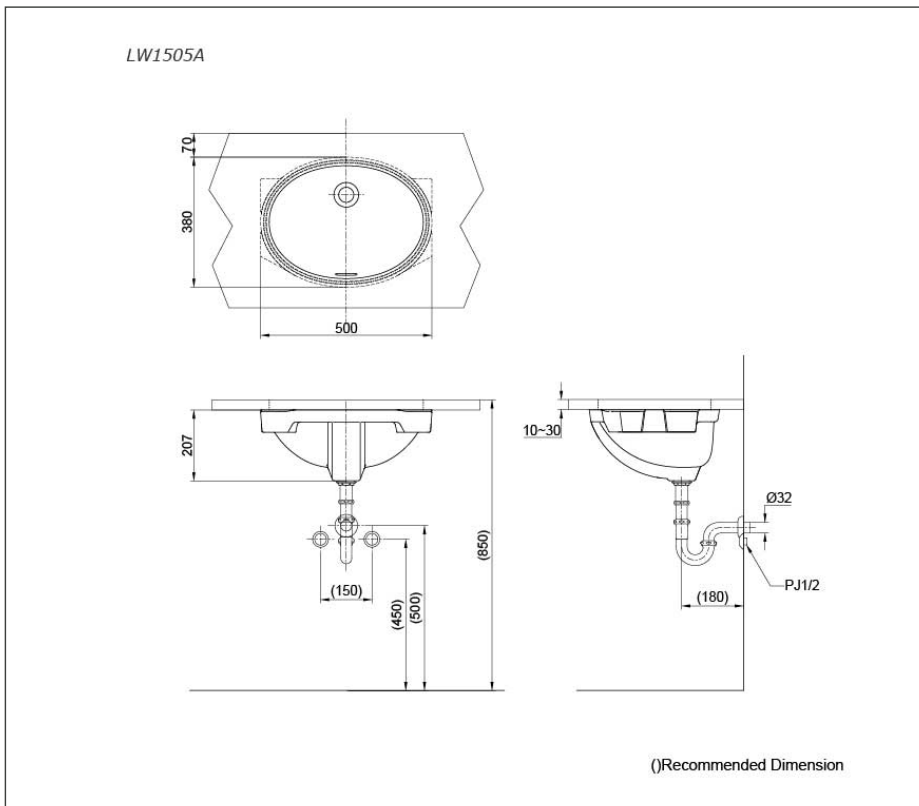

### Specifications

Size : 500W x 380D x 207H mm

### Parts description

Faucet not included

- LW1505 Under Counter Lavatory