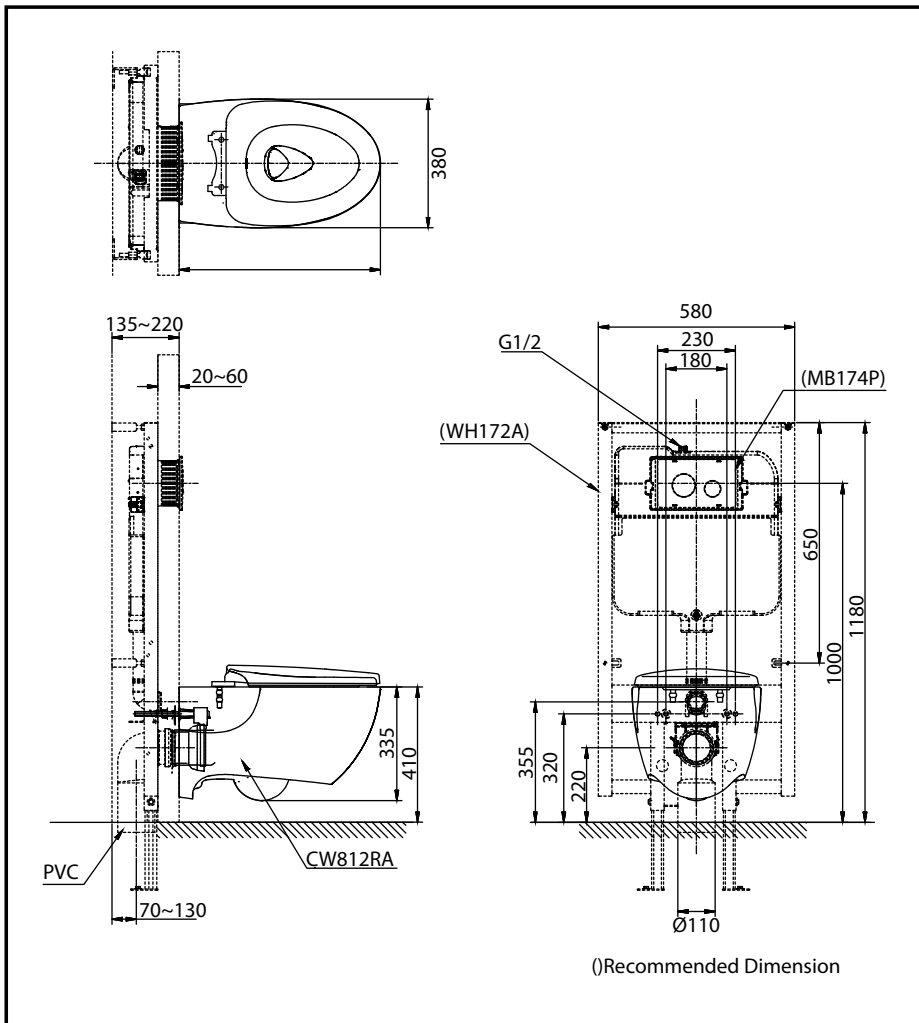

Specifications

Flush System	: TORNADO
Water Use	: 4.5L / 3L
Rough-in	: H=220 mm
Bowl Shape	: Elongated
Water Pressure	: 0.05MPa~0.75MPa
Size	: 380W x 595D x 335H mm

Parts description

Fittings is not included

- **CW812RA**
Elongated Wall Hung Closet Bowl (P-Trap)
(Rough-in 220)
- **TC281SJ**
Soft close Seat & Cover

Optional Parts

- **TC385VS**
Soft close Seat & Cover
- **WH172A**
Concealed Cistern w/Frame
- MB174P**
Flush Panel

NOTE

DO NOT COUPLE THIS WC WITH FLUSH VALVE

Colors

White

Please consult a TOTO representative for details

()Recommended Dimension

TOTO (THAILAND) CO.,LTD

Bangkok Office : G Tower Grand Rama 9,12th Floor, South Wing, 9 Rama IX Road,Huaykwang Sub-district,Huaykwang District, Bangkok. 10310 Thailand
Tel : +(66)2-117-9520(AUTO) Fax : +(66)2-117-9527
th.toto.com