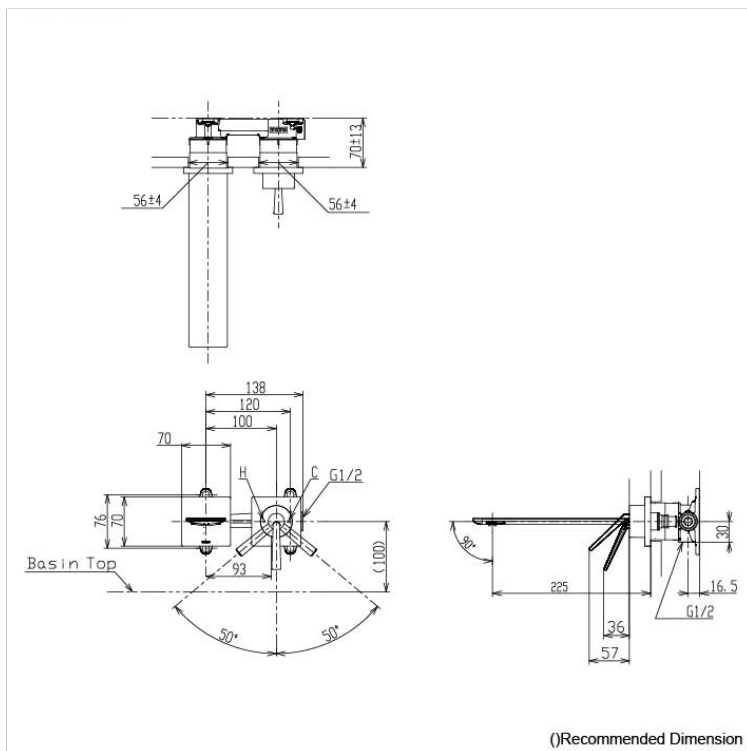

ZL Series
Wall Mounted Lavatory Faucet
(Long Spout)(Without Waste Fitting)

Features

- Design Concept is Gorgeous and Organic
- TOTO original cartridge for smooth control

Specifications

Finish:	Chrome
Material:	Stainless Steel
Water Pressure:	0.05MPa ~ 1.0MPa

Parts description

- TLP02310T
Wall Mounted Lavatory Faucet
(Long Spout) (Without Waste Fitting)

Polished Chrome

Polished Nickel #PN

Brushed Nickel #BN

Polished French Gold #PFG

Brushed French Gold #BFG

Polished Bronze #PBR